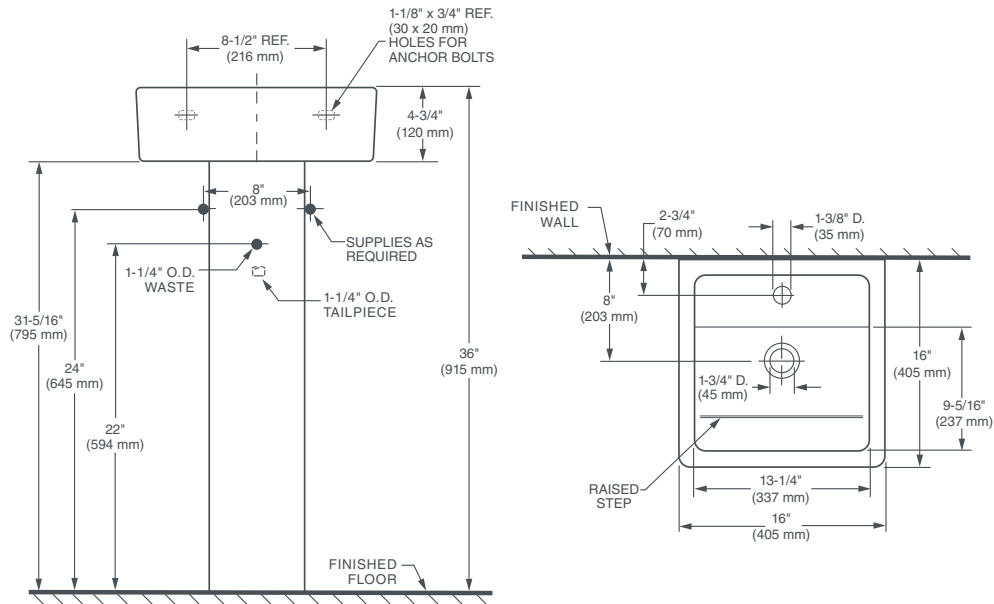

COSSU™

16" SQUARE PEDESTAL LAVATORY

FEATURES

- Fine fire clay construction
- Designed for small and unique spaces
- Includes overflow

DIMENSIONS

NOMINAL DIMENSIONS

16" x 16" x 36" (406 x 406 x 915 mm)

BOWL INSIDE DIMENSIONS

13-1/4" (337 mm) wide

9-5/16" (237 mm) front to back

4-5/8" (117 mm) depth

COLORS/FINISHES

Canvas White (415)

KIT COMPONENTS

D20025001.415 Square Hand Basin - Center Hole

D21025000.415 Square Pedestal Base

COMPLIANCE CERTIFICATIONS

Meets or Exceeds ASME A112.19.2/CSA B45.1

ROUGH IN DIAGRAM SHOWN
ON NEXT PAGE

COSSU™

16" SQUARE PEDESTAL LAVATORY

NOTES:

Dimensions shown for location supplies and "P" trap are suggested. Provide suitable reinforcement for all wall supports. Slab/pedestal anchors and mounting features to be furnished by others. Fittings not included with fixture and must be ordered separately. Installation Instructions supplied with lavatory.

IMPORTANT:

Dimensions of fixtures are nominal and may vary within the range of tolerance established by ANSI standards. These measurements are subject to change or cancellation. No responsibility is assumed for use of superseded or voided pages.