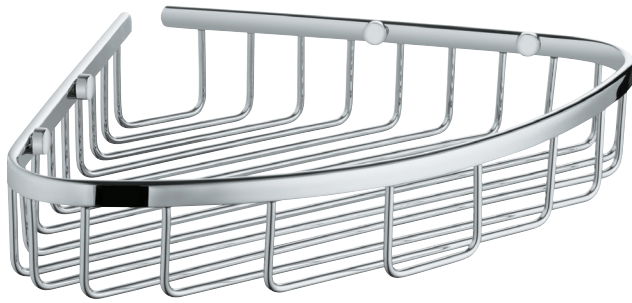

CORNER BASKET

- Transitional design fits in any bathroom
- Solid metal construction
- Includes mounting hardware
- Recommended for shower installation

AVAILABLE FINISH
Polished Chrome

FINISH CODE
100

DESCRIPTION
Large Corner Basket

PRODUCT NUMBER
D35709080.XXX

IMPORTANT: These measurements are subject to change or cancellation. No responsibility is assumed for use of superseded or voided pages.

PART OF **LIXIL**