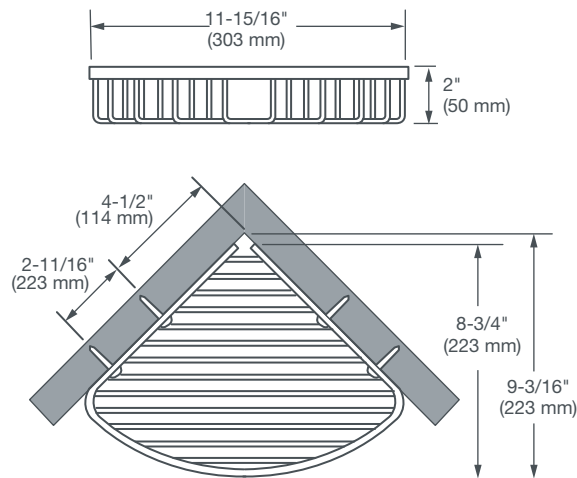

CORNER BASKET

- Transitional design fits in any bathroom
- Solid metal construction
- Includes mounting hardware
- Recommended for shower installation

AVAILABLE FINISH
Polished Chrome

FINISH CODE
100

DESCRIPTION
Large Corner Basket

PRODUCT NUMBER
D35709080.XXX

IMPORTANT: These measurements are subject to change or cancellation. No responsibility is assumed for use of superseded or voided pages.

PART OF **LIXIL**