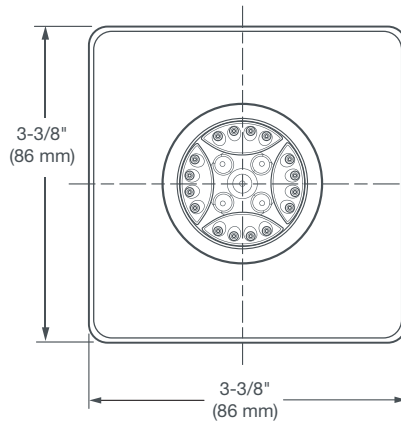

#### DESCRIPTION

Round  
Multi Function Body Spray  
Square  
Multi Function Body Spray

#### PRODUCT NUMBER

D35700400.XXX  
  
D35700410.XXX

**Model D35700.400**

**Model D35700.410**

**IMPORTANT:** These measurements are subject to change or cancellation. No responsibility is assumed for use of superseded or voided pages.