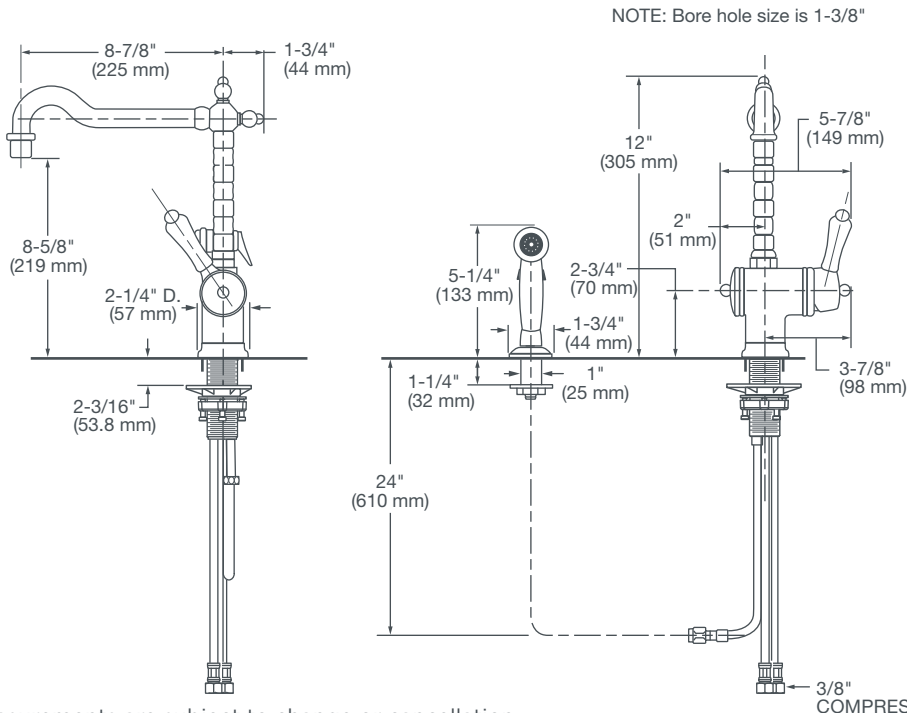

### KITCHEN FAUCET

- Ceramic disc valve cartridge
- Lead Free — faucet contains  $\leq 0.25\%$  total lead content by weighted volume
- 8-7/8" swivel spout
- Spout swivels at 360°
- Available with or without all metal side spray
- Maximum flow rate: 1.8 gpm (6.8 L/min)

#### PRODUCT NUMBER

D35402000.XXX  
D35402001.XXX

**IMPORTANT:** These measurements are subject to change or cancellation.  
No responsibility is assumed for use of superseded or voided pages.

PART OF LIXIL