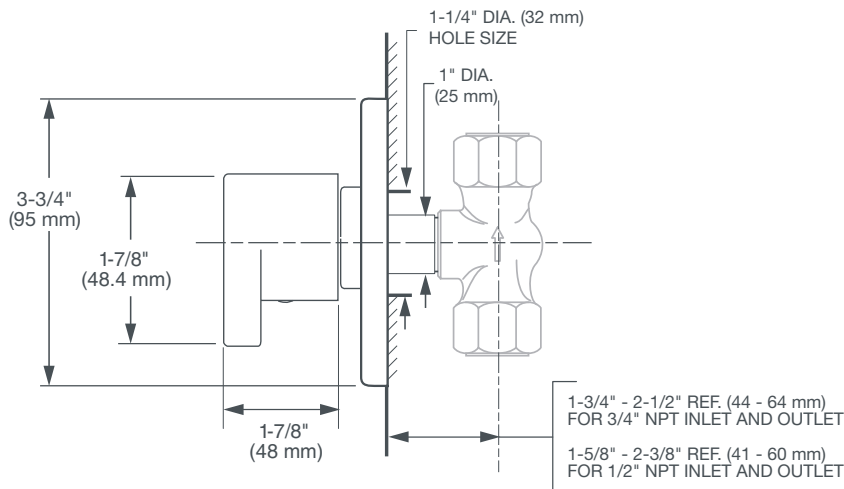

## 1/2" OR 3/4" WALL VALVE TRIM

- Cast brass valve
- Controls on/off and volume functions for a single component in a shower system
- 1/2" and 3/4" NPT available

### DESCRIPTION

- 1/2" or 3/4" Wall Valves Trim
- 1/2" Wall Rough Valve (required component)
- 3/4" Wall Rough Valve (required component)

### PRODUCT NUMBER

- D35109700.XXX
- D35000710.191
- D35000700.191

**IMPORTANT:** These measurements are subject to change or cancellation. No responsibility is assumed for use of superseded or voided pages.