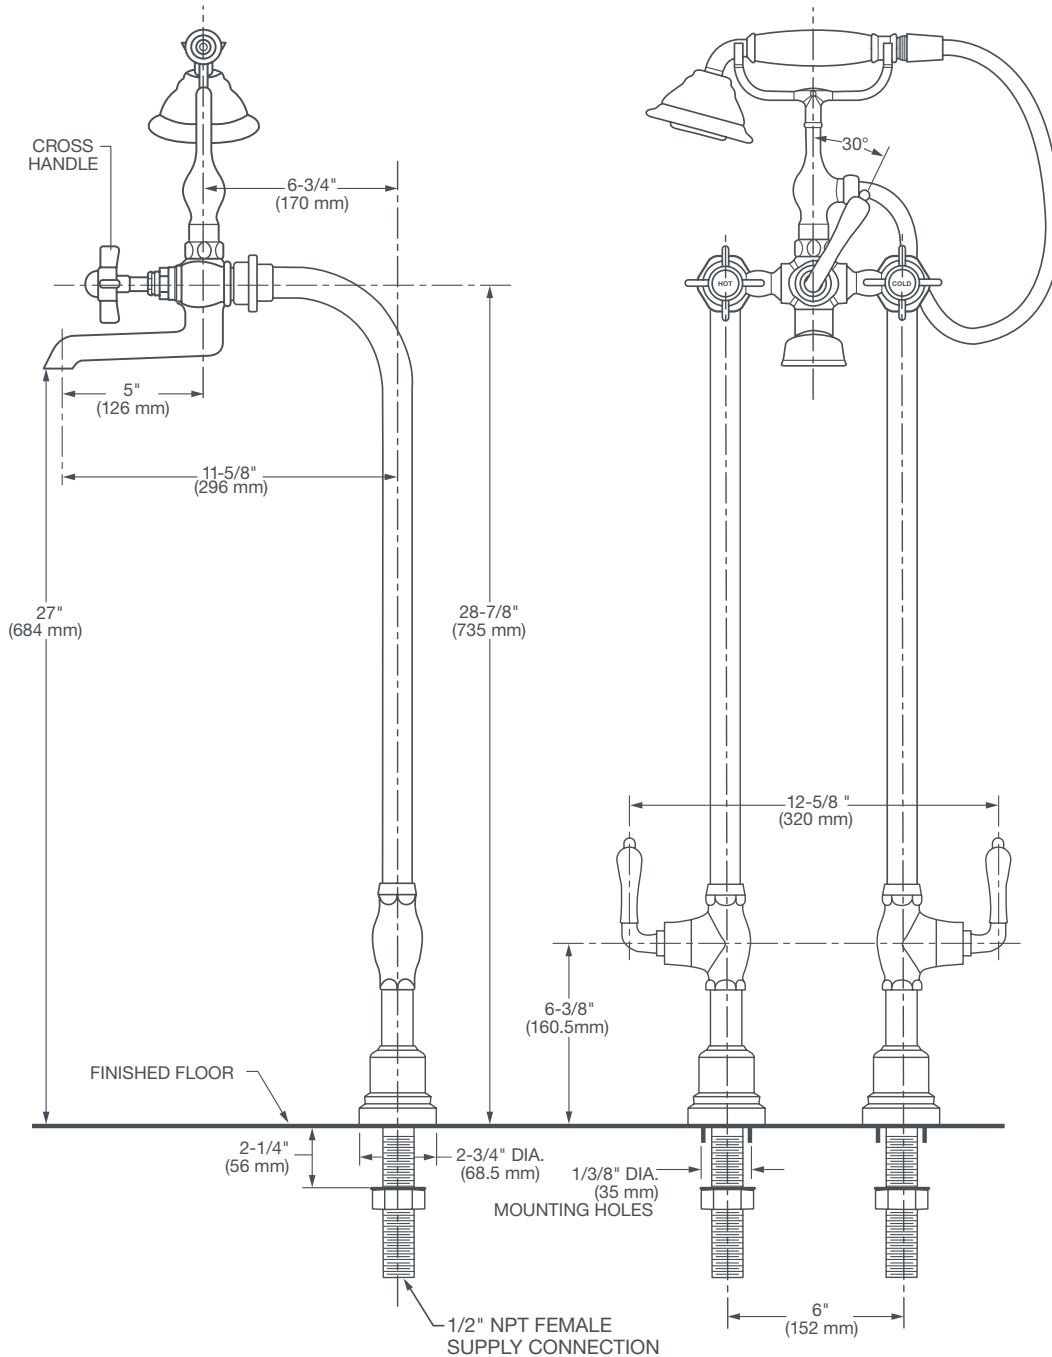

TRADITIONAL

FLOOR MOUNT TUB FILLER WITH LANDFAIR® HANDLES

- Traditional 5-function hand shower
- For use with freestanding tubs
- Floor hot/cold shut off
- 6" center-to-center floor spread installation
- 28-7/8" (733 mm) floor to center of handle
- Hand shower features 5 ft (1.5 m) decorative metal hose
- Rough valve included
- White porcelain and metal index handle buttons included
- Maximum hand shower flow rate: 2.0 gpm (7.6 L/min)

CODES AND STANDARDS

Meets or Exceeds ASME A112.18.1/CSA B125.1

DESCRIPTION

Traditional Floor Mount
Tub Filler
— Landfair Cross Handles

PRODUCT NUMBER

D35107954.XXX

AVAILABLE FINISHES

Polished Chrome
Carbon Bronze
Brushed Nickel
Platinum Nickel

FINISH CODE

100
110
144
150

Cross Handle

ROUGH-IN DIAGRAM
SHOWN ON NEXT PAGE

TRADITIONAL FLOOR MOUNT TUB FILLER WITH LANDFAIR® HANDLES

IMPORTANT: These measurements are subject to change or cancellation. No responsibility is assumed for use of superseded or voided pages.

PART OF **LIXIL**