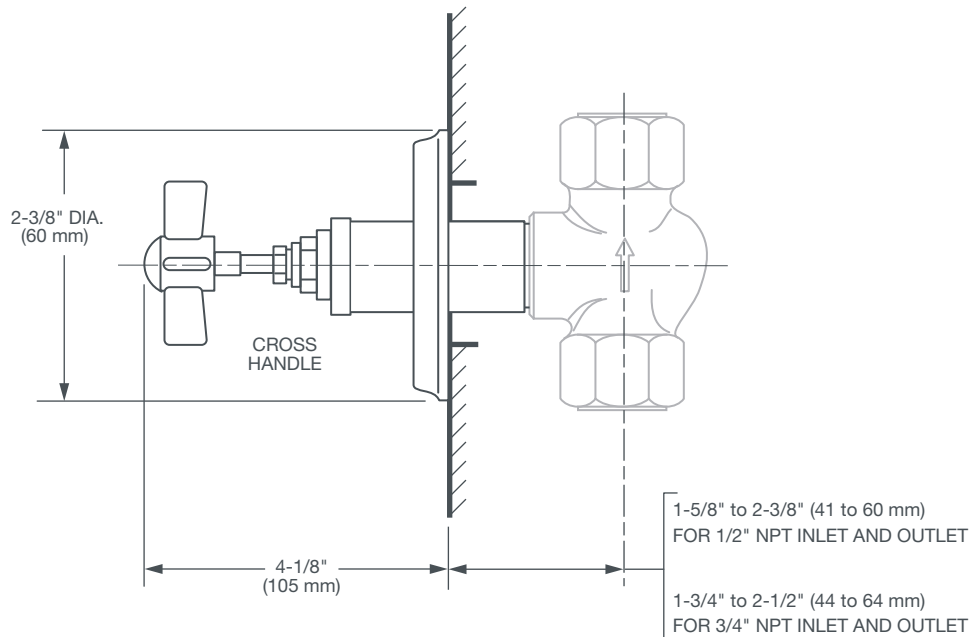

LANDFAIR®

1/2" OR 3/4" WALL VALVE TRIM

- Cast brass valve
- Controls on/off and volume functions for a single shower component in a shower system
- 1/2" and 3/4" NPT available
- White porcelain and metal index buttons included

CODES AND STANDARDS

Meets or Exceeds ASME A112.18.1/CSA B125.1

AVAILABLE FINISHES

Polished Chrome
 Platinum Nickel
 Carbon Bronze

FINISH CODE

100
 150
 110

DESCRIPTION

Wall Valve Trim
 — Cross Handle
 1/2" Wall Rough Valve
 (required component)
 3/4" Wall Rough Valve
 (required component)

PRODUCT NUMBER

D35107740.XXX
 D35000710.191
 D35000700.191

IMPORTANT: These measurements are subject to change or cancellation. No responsibility is assumed for use of superseded or voided pages.

PART OF LIXIL