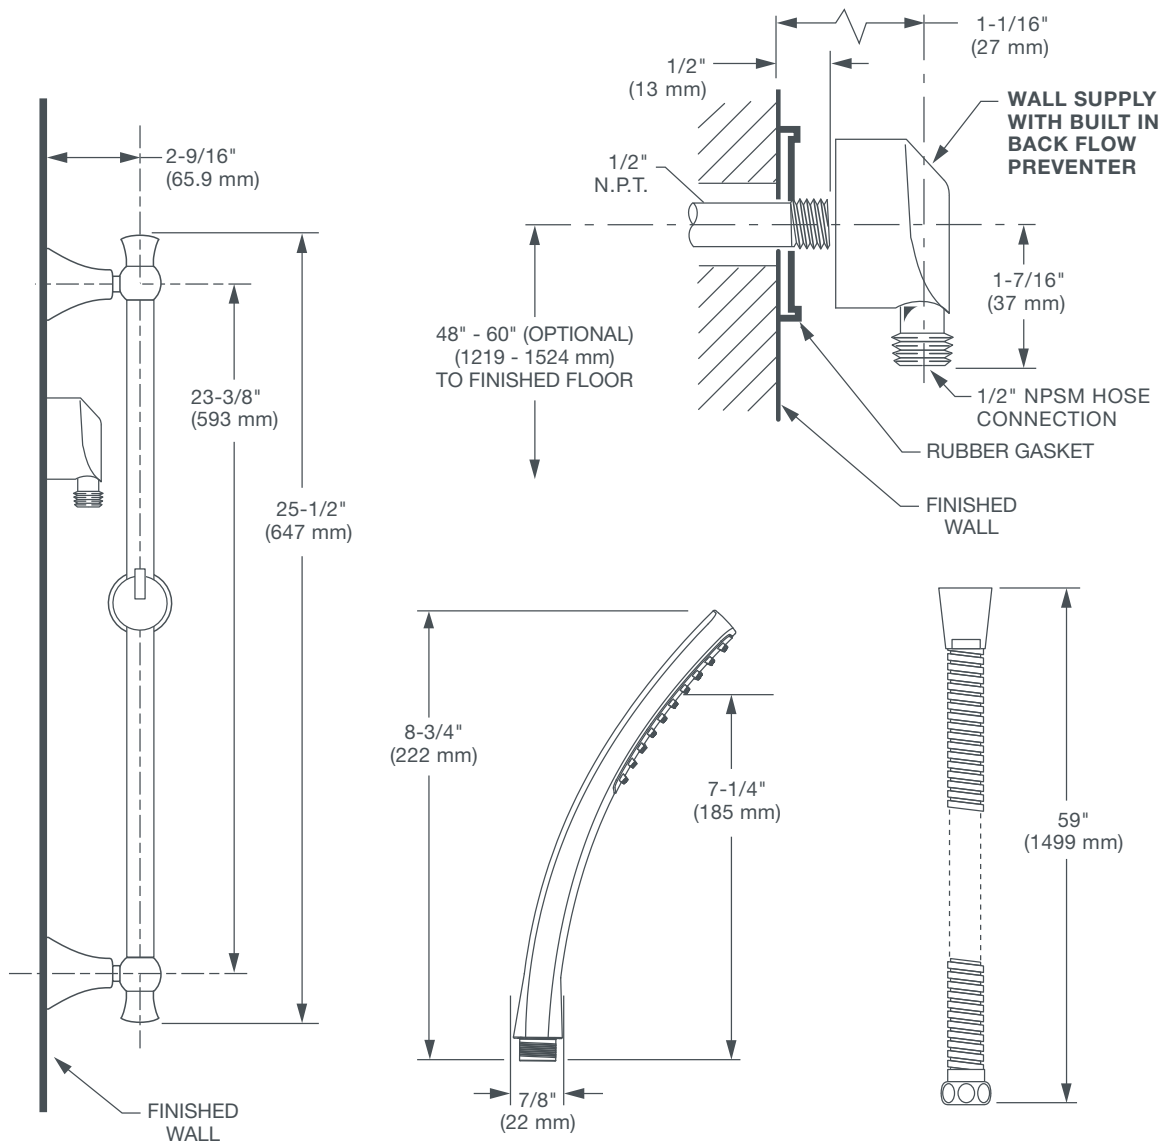

KEEFE® PERSONAL SHOWER SET WITH HAND SHOWER

IMPORTANT: These measurements are subject to change or cancellation. No responsibility is assumed for use of superseded or voided pages.

PART OF LIXIL