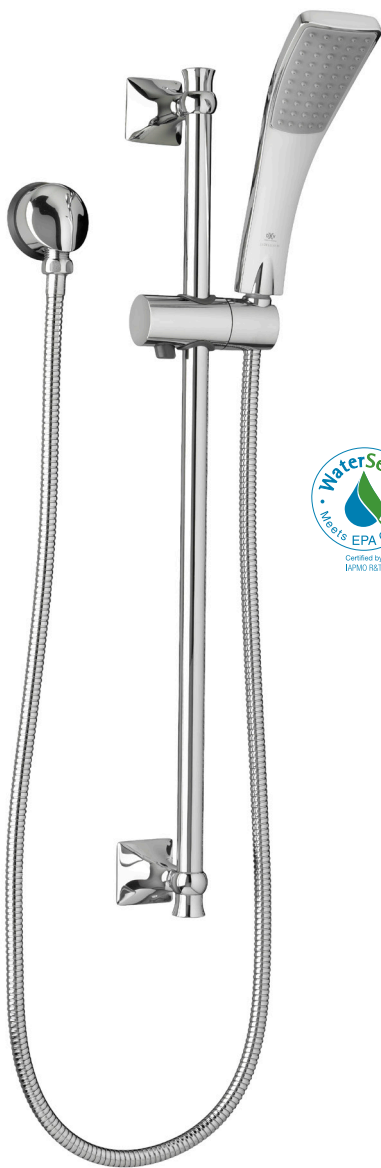

KEEFE®

PERSONAL SHOWER SET WITH HAND SHOWER

- Contemporary single function hand shower and 5 ft. (1.5 m) decorative metal hose
- Hand shower includes flow restrictor
- Wall elbow
- 24" adjustable bar with bracket and metal hose
- Maximum hand shower flow rate: 2.0 gpm (7.6 L/min)
- Low hand shower flow rate: 1.8 gpm (6.8 L/min)

CODES AND STANDARDS

Meets or Exceeds ASME A112.18.1/CSA B125.1

EPA WaterSense® Certified

CEC and CALGreen® Compliant

DESCRIPTION

Personal Shower Set with Hand Shower
 2.0 gpm (7.6 L/min)
 1.8 gpm (6.8 L/min)

PRODUCT NUMBER

D35104780.XXX
 D351049C.XXX

AVAILABLE FINISHES

Polished Chrome
 Brushed Nickel

FINISH CODE

100
 144

ROUGH-IN DIAGRAM SHOWN ON NEXT PAGE

CALGreen® is a registered trademark of California Building Standards Commission.

KEEFE® PERSONAL SHOWER SET WITH HAND SHOWER

IMPORTANT: These measurements are subject to change or cancellation. No responsibility is assumed for use of superseded or voided pages.

PART OF LIXIL