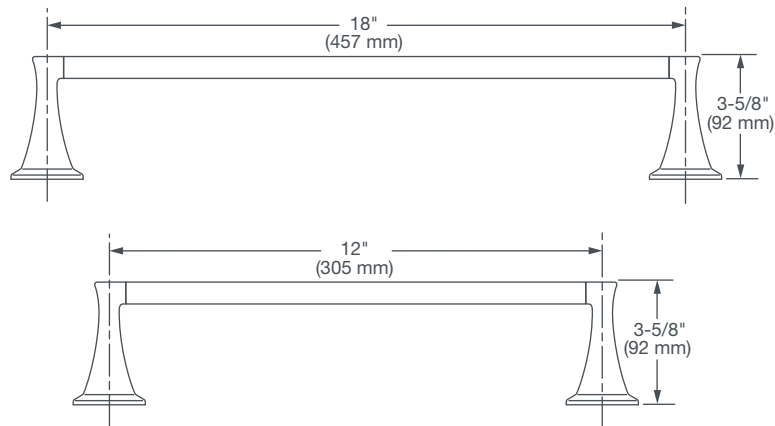

KEEFE® TOWEL BAR

- Sculptural design
- Solid brass construction
- Concealed mounting
- Includes assembly hardware

AVAILABLE FINISHES

Polished Chrome
Brushed Nickel

FINISH CODE

100
144

DESCRIPTION

18" Towel Bar
12" Towel Bar

PRODUCT NUMBER

D35104180.XXX
D35104120.XXX

IMPORTANT: These measurements are subject to change or cancellation. No responsibility is assumed for use of superseded or voided pages.

PART OF **LIXIL**