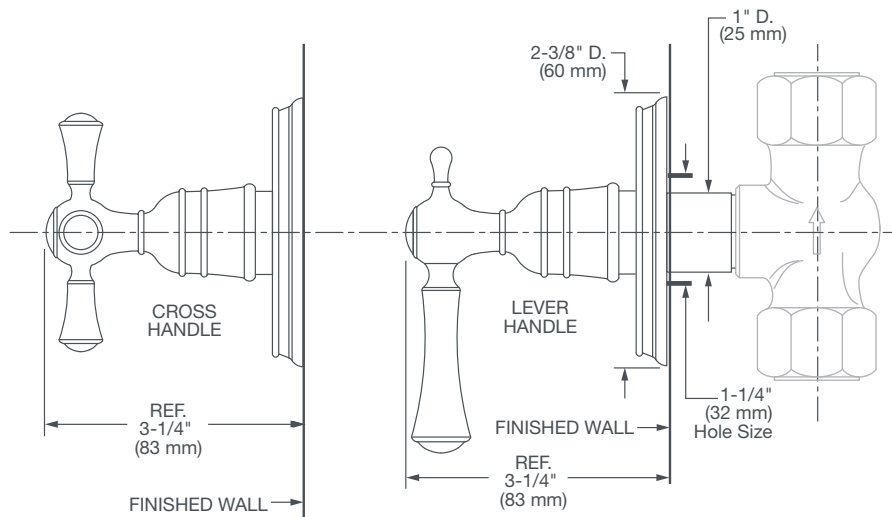

RANDALL®

1/2" OR 3/4"

WALL VALVE TRIM

- Cast brass valve
- Controls on/off and volume functions for a single component in a shower system
- 1/2" and 3/4" NPT available

CODES AND STANDARDS

Meets or Exceeds ASME A112.18.1/CSA B125.1

AVAILABLE FINISHES

Polished Chrome
Brushed Nickel
Platinum Nickel
Satin Brass

FINISH CODE

100
144
150
427

DESCRIPTION

1/2" or 3/4" Wall Valves Trim
— Cross Handle
— Lever Handle (ADA only)
1/2" Wall Rough Valve
(required component)
3/4" Wall Rough Valve
(required component)

PRODUCT NUMBER

D35102740.XXX
D35102700.XXX
D35000710.191
D35000700.191

IMPORTANT: These measurements are subject to change or cancellation. No responsibility is assumed for use of superseded or voided pages.