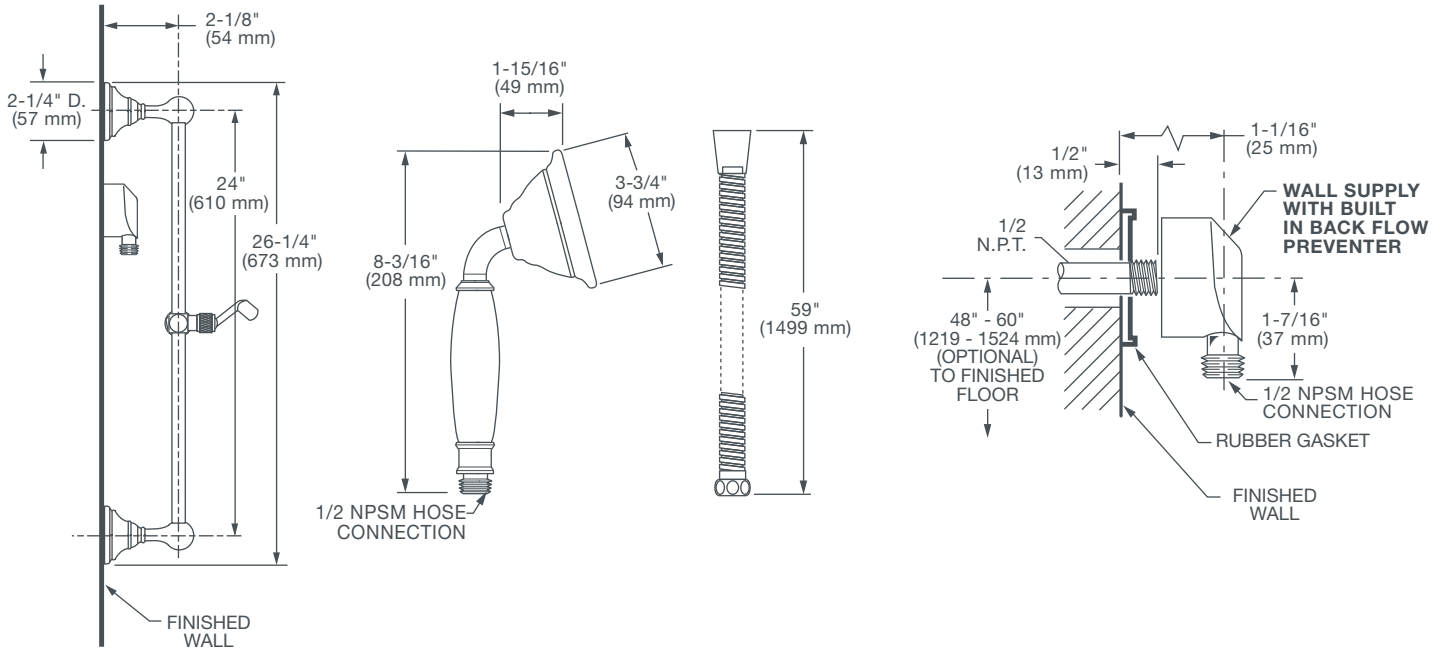

RANDALL[®]

PERSONAL SHOWER SET WITH HAND SHOWER

- 5 ft. (1.5 m) decorative metal hose
- Hand shower includes flow restrictor
- Wall elbow
- 24" Adjustable bar with bracket and metal hose
- Maximum hand shower flow rate: 2.0 gpm (7.6 L/min)

CODES AND STANDARDS

Meets or Exceeds ASME A112.18.1/CSA B125.1
CALGreen compliant

DESCRIPTION

Personal Shower Set
with Hand Shower

PRODUCT NUMBER

D35102780.XXX

AVAILABLE FINISHES

Polished Chrome
Brushed Nickel
Platinum Nickel
Satin Brass

FINISH CODE

100
144
150
427

ROUGH-IN DIAGRAM
SHOWN ON NEXT PAGE

RANDALL® PERSONAL SHOWER SET WITH HAND SHOWER

IMPORTANT: These measurements are subject to change or cancellation.
No responsibility is assumed for use of superseded or voided pages.