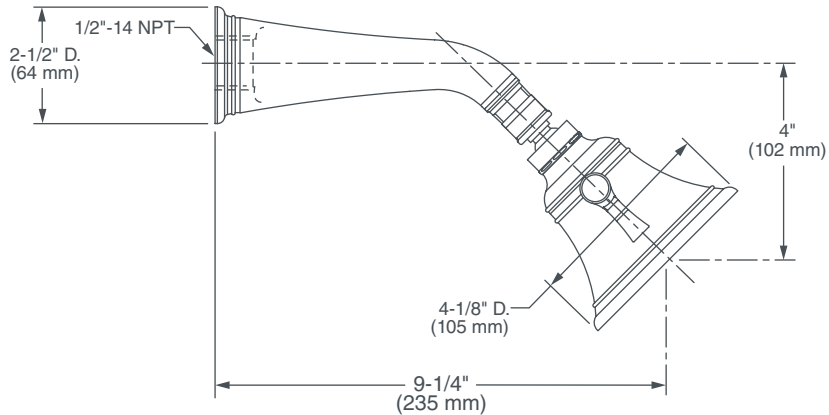

RANDALL[®]

MULTIFUNCTION SHOWERHEAD

- Adjustable two function spray from soft to needle spray
- Includes arm and flange
- 1/2" NPT
- Maximum flow rate: 2.0 gpm (7.6 L/min)

CODES AND STANDARDS

Meets or Exceeds ASME A112.18.1/CSA B125.1

AVAILABLE FINISHES

Polished Chrome
Brushed Nickel
Platinum Nickel

FINISH CODE

100
144
150

DESCRIPTION

Multifunction Showerhead

PRODUCT NUMBER

D35102775.XXX

IMPORTANT: These measurements are subject to change or cancellation. No responsibility is assumed for use of superseded or voided pages.

PART OF **LIXIL**