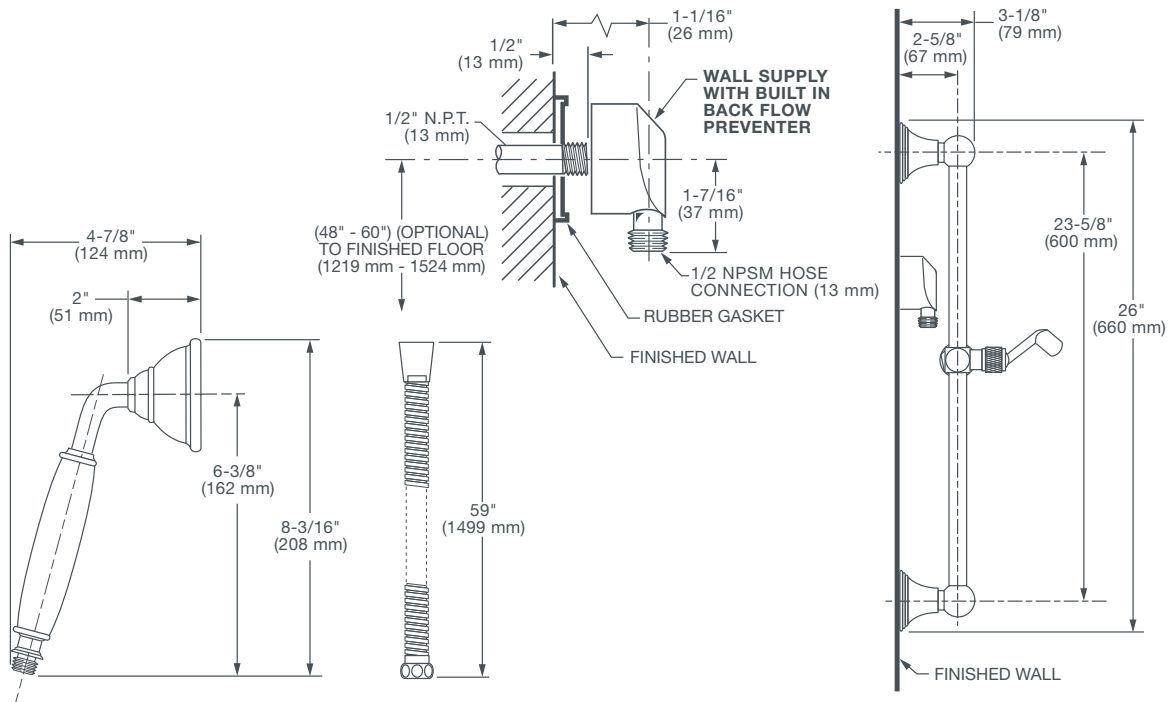

## PERSONAL SHOWER SET WITH HAND SHOWER

- 5 ft. (1.5 m) decorative metal hose
- Traditional style, 5-function hand shower
- Hand shower includes flow restrictor
- Wall elbow
- 24" adjustable slide bar with bracket and metal hose
- Maximum hand shower flow rate: 2.0 gpm (7.6 L/min)
- Low hand shower flow rate: 1.8 gpm (6.8 L/min)

# ASHBEE® PERSONAL SHOWER SET WITH HAND SHOWER

**IMPORTANT:** These measurements are subject to change or cancellation. No responsibility is assumed for use of superseded or voided pages.

PART OF **LIXIL**