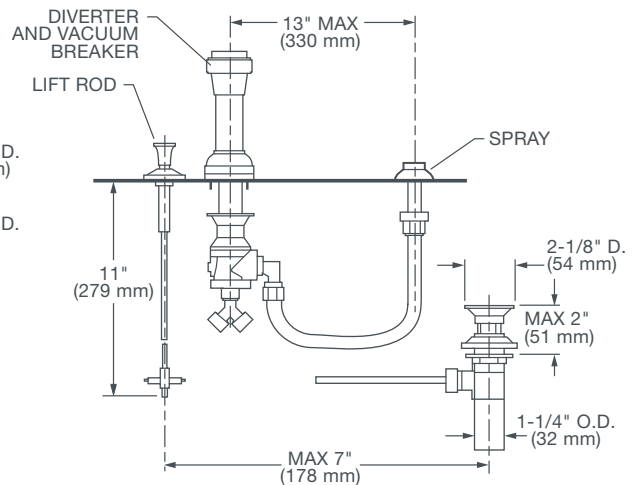

ASHBEE™

THREE-HOLE BIDET FAUCET

- Ceramic disc valve cartridges
- Cast brass construction
- Integral vacuum breaker with transfer valve
- Diverter controls water flow between douche spray and flushing rim
- Douche spray has built-in height adjustment
- Flexible hose connections for 8"-12" installations
- Includes 1-1/4" drain assembly
- Available in cross and lever handles

CODES AND STANDARDS

Meets or Exceeds ASME A112.18.1/CSA B125.1/ASSE 1001

AVAILABLE FINISHES

Polished Chrome
Brushed Nickel
Platinum Nickel

FINISH CODE

100
144
150

DESCRIPTION

3-Hole Bidet
— Cross Handles
— Lever Handles (ADA only)

PRODUCT NUMBER

D35101334.100
D35101330.100

IMPORTANT: These measurements are subject to change or cancellation. No responsibility is assumed for use of superseded or voided pages.

PART OF LIXIL