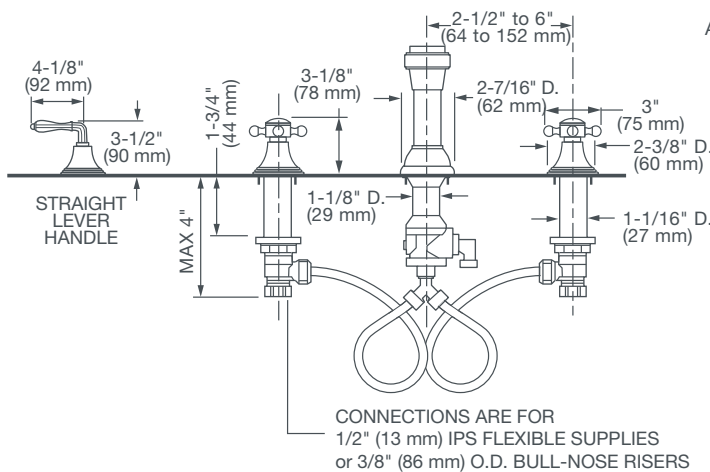

ASHBEE™

THREE-HOLE BIDET FAUCET

- Ceramic disc valve cartridges
- Cast brass construction
- Integral vacuum breaker with transfer valve
- Diverter controls water flow between douche spray and flushing rim
- Douche spray has built-in height adjustment
- Flexible hose connections for 8"-12" installations
- Includes 1-1/4" drain assembly
- Available in cross and lever handles

CODES AND STANDARDS

Meets or Exceeds ASME A112.18.1/CSA B125.1/ASSE 1001

AVAILABLE FINISHES

Polished Chrome
Brushed Nickel
Platinum Nickel

FINISH CODE

100
144
150

DESCRIPTION

3-Hole Bidet
— Cross Handles
— Lever Handles (ADA only)

PRODUCT NUMBER

D35101334.100
D35101330.100

IMPORTANT: These measurements are subject to change or cancellation. No responsibility is assumed for use of superseded or voided pages.

PART OF LIXIL