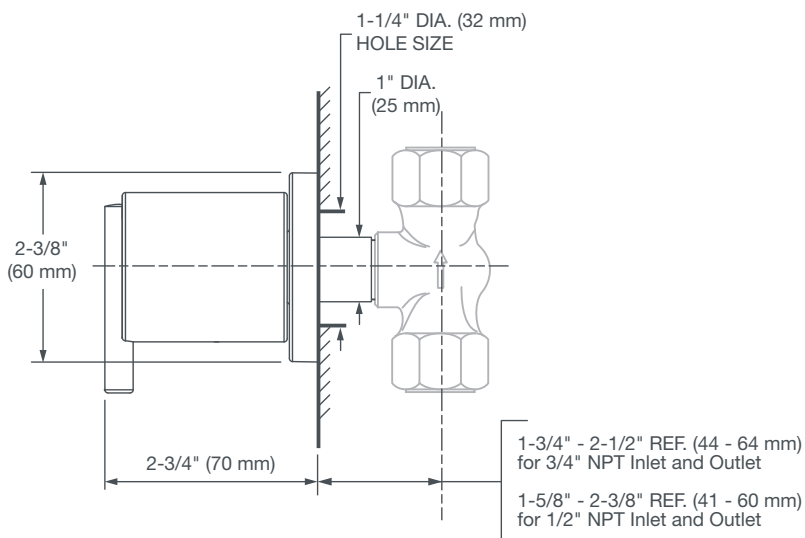

### WALL VALVE TRIM

- European minimalist design
- Cast brass valve
- Controls on/off and volume functions for a single shower component in a shower system
- 1/2" and 3/4" NPT available
- Available in lever handle

#### DESCRIPTION

1/2" or 3/4" Wall Valve Trim  
— Lever Handle  
1/2" Wall Rough Valve  
(required component)  
3/4" Wall Rough Valve  
(required component)

#### PRODUCT NUMBER

D35100700.XXX  
D35000710.191  
D35000700.191

**IMPORTANT:** These measurements are subject to change or cancellation. No responsibility is assumed for use of superseded or voided pages.