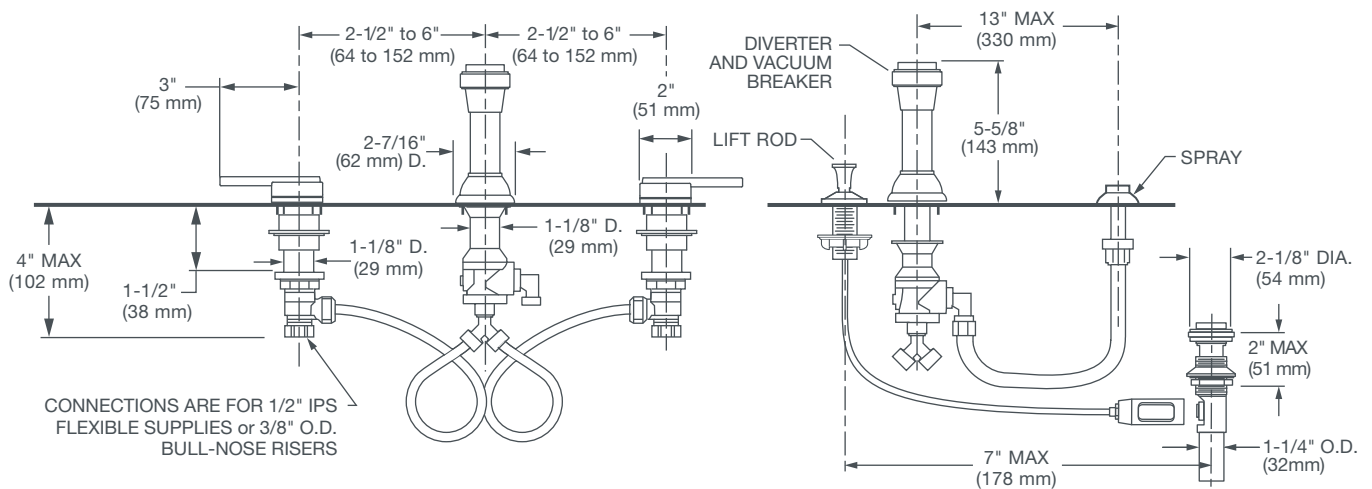

REM[®]

3-HOLE BIDET FAUCET

- European minimalist design
- Ceramic disc valve cartridges
- Cast brass side valves
- Integral vacuum breaker with transfer valve
- Diverter controls water flow between douche spray and flushing rim
- Spray has built-in spray height adjustment
- Includes 1-1/4" drain assembly

CODES AND STANDARDS

Meets or Exceeds ASME A112.18.1/CSA B125.1/ASSE 1001

AVAILABLE FINISHES

Polished Chrome
Brushed Nickel

FINISH CODE

100
144

DESCRIPTION

3-Hole Bidet Set
with Vacuum Breaker

PRODUCT NUMBER

D35100330.XXX

IMPORTANT: These measurements are subject to change or cancellation. No responsibility is assumed for use of superseded or voided pages.

PART OF LIXIL

©2017 AS America Inc.

Revised 2/17