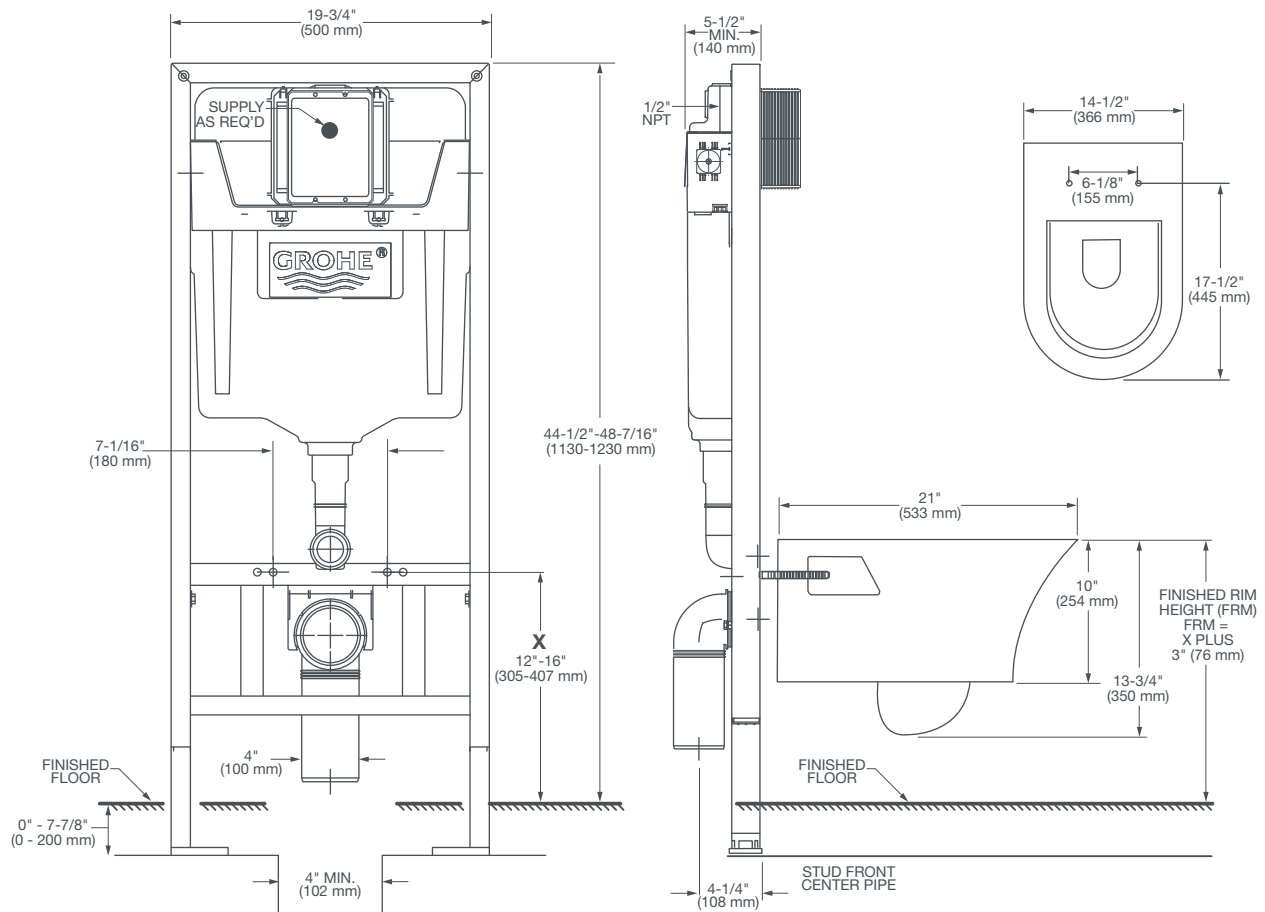

COSSU™

WALL-HUNG DUAL FLUSH TOILET

Grohe Actuator

D29001000.415

FEATURES

- Vitreous china
- Designed for small spaces
- Dual flush 1.6-0.8 gpf/6.0-3.0 Lpf
- EverClean® surface inhibits the growth of stain and odor causing bacteria, mold and mildew on the surface
- 2-1/4" fully-glazed trapway
- Includes design matched Polypropylene slow-close seat
- Mounting hardware included

DIMENSIONS

NOMINAL DIMENSIONS

14-3/8" x 21" x 15"-19" (365 x 533 x 381-483 mm)

COLORS/FINISHES

Canvas White (415)

WATER SPOT

4" (100 mm) wide

5" (125 mm) length

6-7/8" (175 mm) distance to rim

COMPONENTS

D23010S000.415 Wall-Hung Bowl

D29054026.000 Grohe In-Wall Carrier

5035A10G.415 Wall-Hung Toilet Seat

Elongated, Slow-Close, Top Mount

D28015000.XXX Skate Cosmopolitan Actuator for single, dual and start and stop functions

COSSU™

WALL-HUNG

DUAL FLUSH TOILET

NOTES:

Supply not included with fixture and must be ordered separately.

Dimensions shown for location of supply is suggested.

IMPORTANT:

Dimensions of fixtures are nominal and may vary within the range of tolerance established by ANSI Standard A112.19.2.