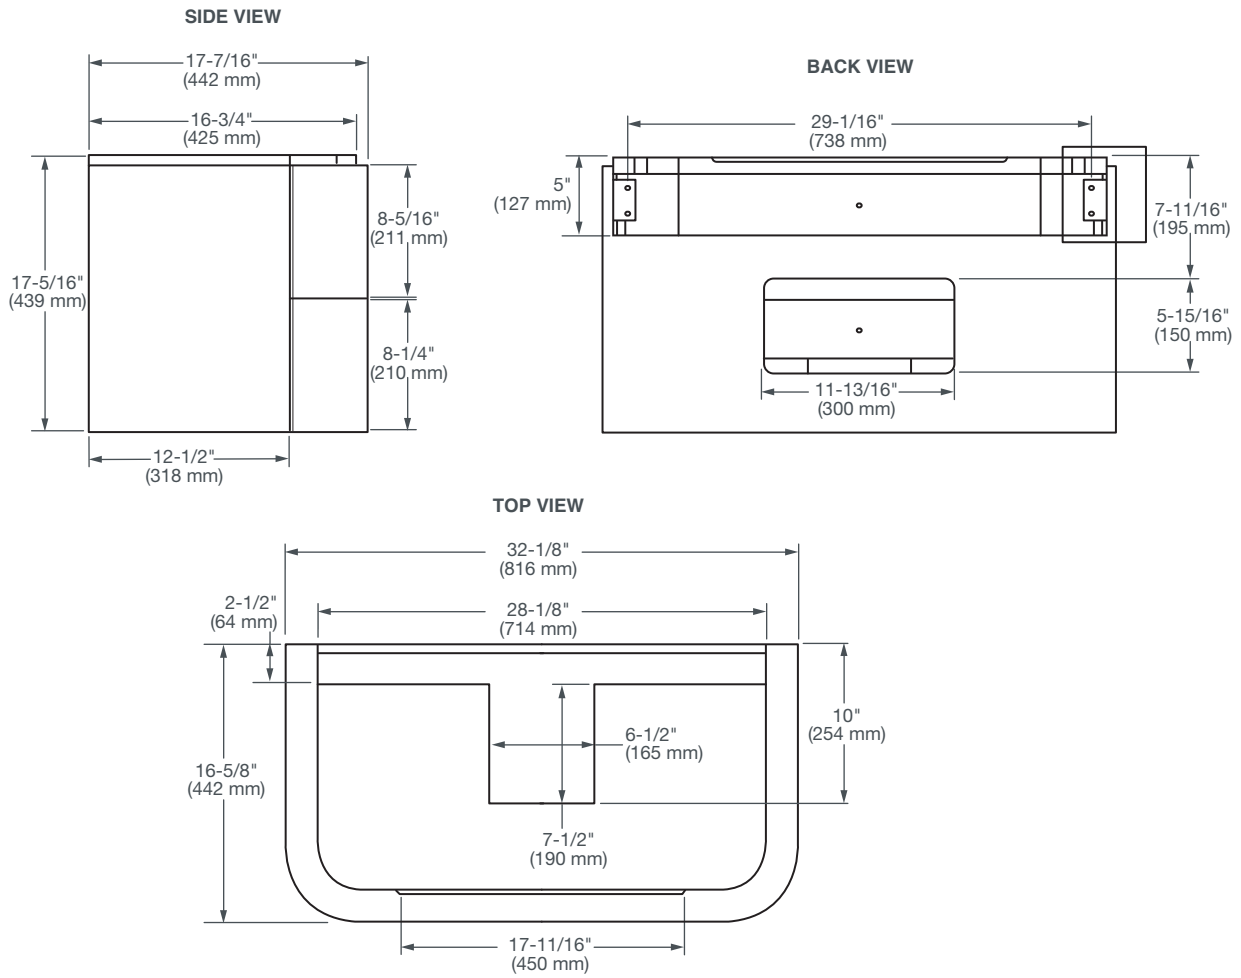

#### NOMINAL DIMENSIONS

32-1/8" x 16-5/8" x 17-5/16" (816 x 442 x 439 mm)

#### BOWL INSIDE DIMENSIONS

19-1/4" (489 mm) wide  
12" (306 mm) front to back  
5-1/2" (140 mm) depth

## 33" WALL-HUNG VANITY

**NOTES:**

Dimensions shown for location supplies and "P" trap are suggested. Provide suitable reinforcement for all wall supports.

Slab/pedestal anchors and mounting features to be furnished by others.

Fittings not included with fixture and must be ordered separately.

Installation Instructions supplied with lavatory.

Dimensions of fixtures are nominal and may vary within the range of tolerance established by ANSI standards.