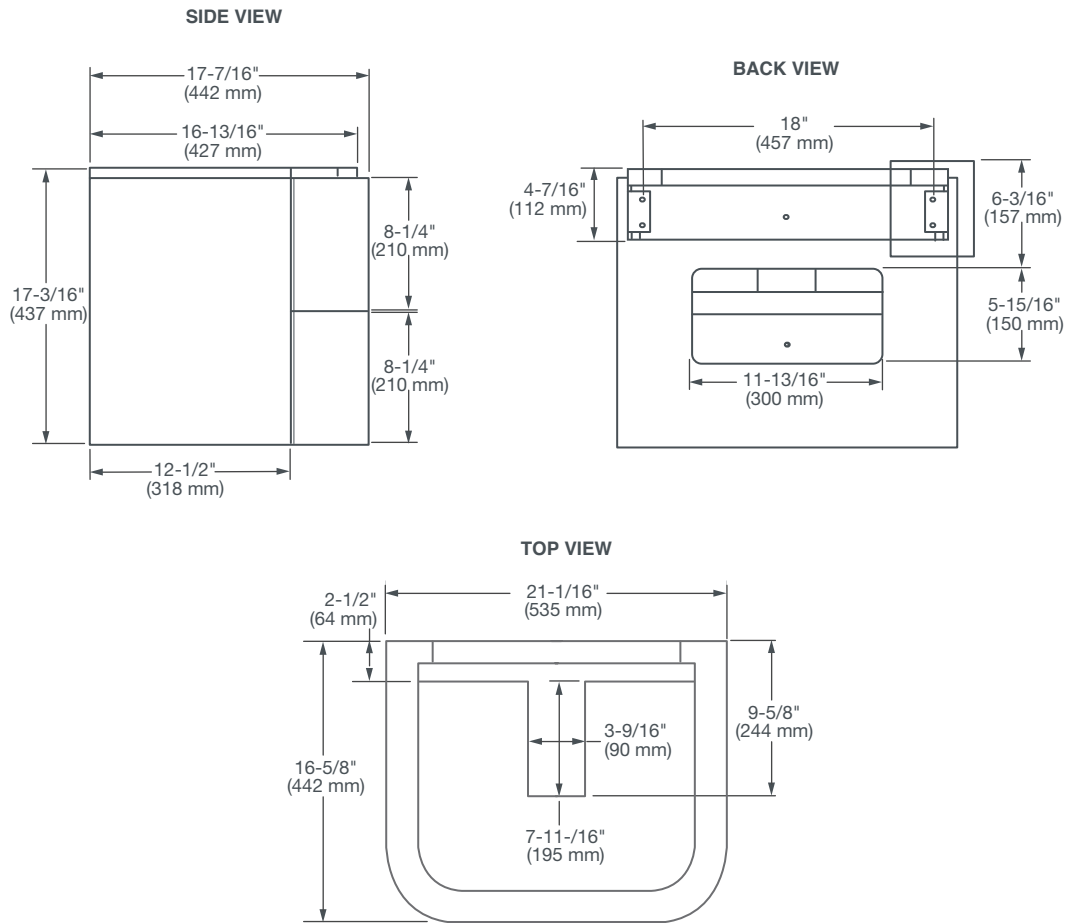

EQUILITY™ (Formerly LYNDON®)

22" WALL-HUNG VANITY

D21415022.414
D21415022.610

FEATURES

- To be used in conjunction with 22" Equility Lavatory (D20075001.415)
- Designed for small and unique places
- Slow close hardware
- Offering storage drawers
- Includes wall mounting kit
- Drawer handles in Polished Chrome included
- Available in two wood finishes, Natural Oak and Wenge

DIMENSIONS

NOMINAL DIMENSIONS

21-1/16" x 16-5/8" x 17-3/16" (535 x 442 x 437 mm)

BOWL INSIDE DIMENSIONS

19-3/4" (501 mm) wide
 12-3/8" (315 mm) front to back
 5-1/2" (140 mm) depth

COLORS/FINISHES

Lavatory: Canvas White (415)
Vanity: Natural Oak (414), Wenge (610)
Vanity Door Handles (set of 2): Polished Chrome (1000A)

COMPLIANCE CERTIFICATIONS

Meets or Exceeds ASME A112.19.2-2008/CSA B45.1

ROUGH-IN DIAGRAM SHOWN
ON NEXT PAGE

EQUILITY™ (Formerly LYNDON®)

22" WALL-HUNG VANITY

NOTES:

Dimensions shown for location supplies and "P" trap are suggested. Provide suitable reinforcement for all wall supports.

Slab/pedestal anchors and mounting features to be furnished by others.

Fittings not included with fixture and must be ordered separately.

Installation Instructions supplied with lavatory.

Dimensions of fixtures are nominal and may vary within the range of tolerance established by ANSI standards.