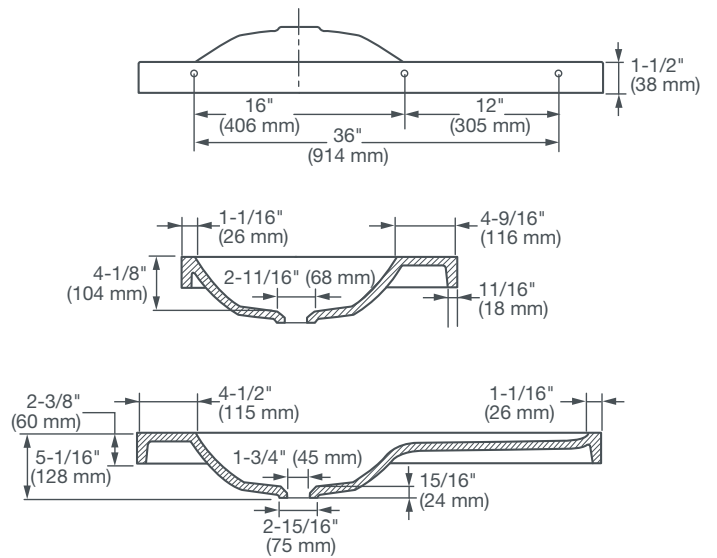

DIMENSIONS

NOMINAL DIMENSIONS

36" x 21" x 2-3/8" (914 x 533 x 60 mm)

BOWL INSIDE DIMENSIONS

15" (380 mm) wide

15-3/8" (390 mm) front to back

3-3/4" (96 mm) depth

COLORS/FINISHES

Canvas White (415)

COMPONENTS

D21045036LH.415 36" No-Hole Lavatory - LH (Left Hand)

D21045036LH08.415 36" Three-Hole Lavatory - LH (Left Hand)

D29005000.415 Drain Plate

COMPLIANCE CERTIFICATIONS

Meets or Exceeds CSA B45.5 / IAPMO Z124

ROUGH IN DIAGRAM SHOWN
ON NEXT PAGE

DXV MODULUS™

36" LAVATORY

NOTES:

Fittings not included with fixture and must be ordered separately.

Installation Instructions supplied with lavatory.

IMPORTANT:

Dimensions of fixtures are nominal and may vary within the range of tolerance established by ANSI standards.

These measurements are subject to change or cancellation. No responsibility is assumed for use of superseded or voided pages.

PART OF LIXIL