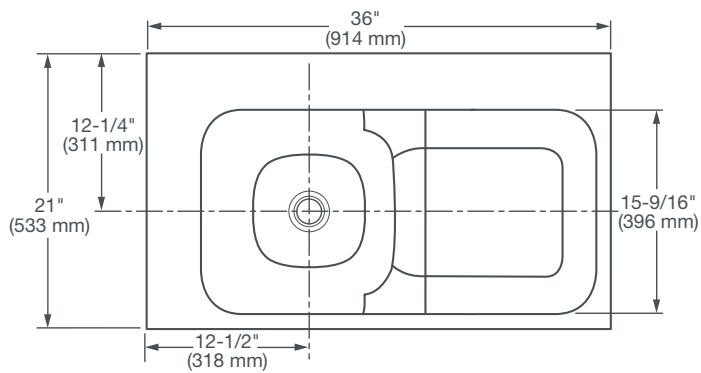

DIMENSIONS

NOMINAL DIMENSIONS

36" x 21" x 2-3/8" (914 x 533 x 60 mm)

BOWL INSIDE DIMENSIONS

15" (380 mm) wide

15-3/8" (390 mm) front to back

3-3/4" (96 mm) depth

COLORS/FINISHES

Canvas White (415)

COMPONENTS

D21045036LH.415 36" No-Hole Lavatory - LH (Left Hand)

D21045036LH08.415 36" Three-Hole Lavatory - LH (Left Hand)

D29005000.415 Drain Plate

COMPLIANCE CERTIFICATIONS

Meets or Exceeds CSA B45.5 / IAPMO Z124

ROUGH IN DIAGRAM SHOWN
ON NEXT PAGE

DXV MODULUS™

36" LAVATORY

NOTES:

Fittings not included with fixture and must be ordered separately.

Installation Instructions supplied with lavatory.

IMPORTANT:

Dimensions of fixtures are nominal and may vary within the range of tolerance established by ANSI standards.

These measurements are subject to change or cancellation. No responsibility is assumed for use of superseded or voided pages.

PART OF LIXIL