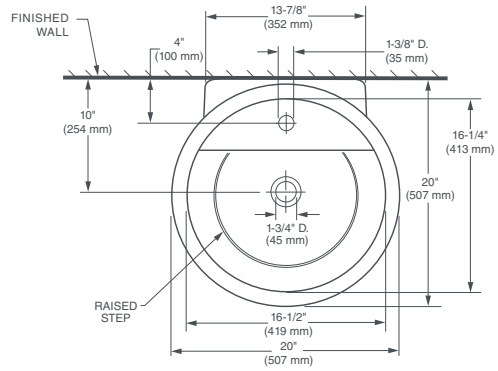

COSSU™

20" ROUND PEDESTAL LAVATORY

FEATURES

- Fine fire clay construction
- Designed for small and unique spaces
- Includes overflow

DIMENSIONS

NOMINAL DIMENSIONS

20" x 20" x 36" (507 x 507 x 915 mm)

BOWL INSIDE DIMENSIONS

16-1/2" (419 mm) wide

16-1/4" (413 mm) front to back

5-3/16" (131 mm) depth

COLORS/FINISHES

Canvas White (415)

COMPONENTS

D20035001.415 Round Single-Hole Lavatory

D21020000.415 Round Pedestal Base

COMPLIANCE CERTIFICATIONS

Meets or Exceeds ASME A112.19.2/CSA B45.1

ROUGH IN DIAGRAM SHOWN
ON NEXT PAGE

COSSU™

20" ROUND PEDESTAL LAVATORY KIT

NOTES:

Dimensions shown for location supplies and "P" trap are suggested. Provide suitable reinforcement for all wall supports. Slab/pedestal anchors and mounting features to be furnished by others. Fittings not included with fixture and must be ordered separately. Installation Instructions supplied with lavatory.

IMPORTANT:

Dimensions of fixtures are nominal and may vary within the range of tolerance established by ANSI standards. These measurements are subject to change or cancellation. No responsibility is assumed for use of superseded or voided pages.