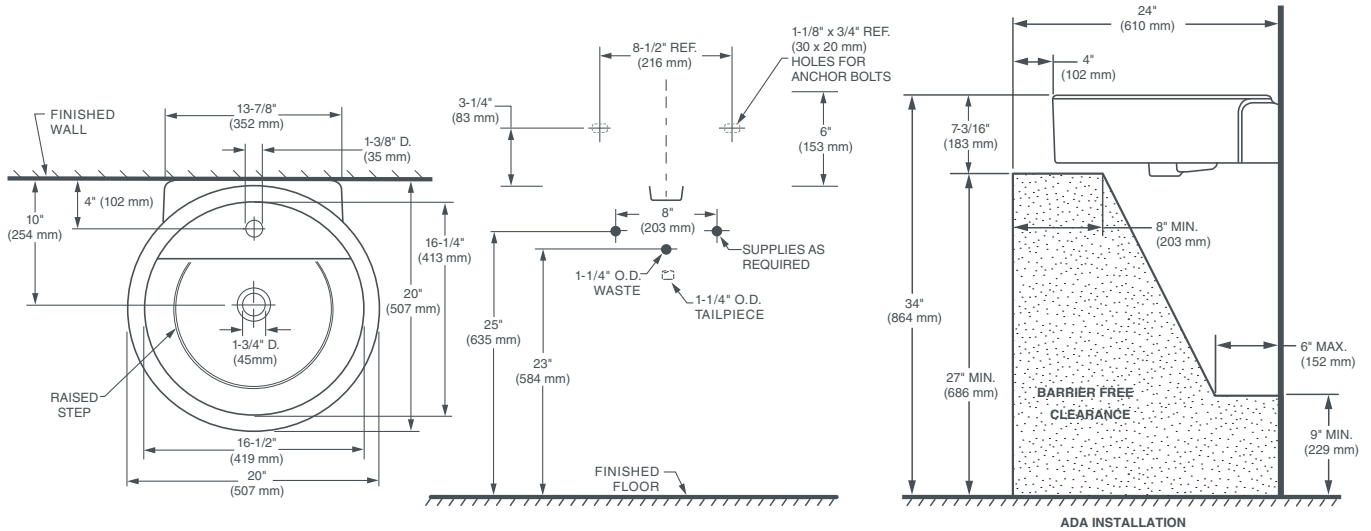

COSSU™

20" ROUND PEDESTAL LAVATORY

FEATURES

- Fine fire clay construction
- Designed for small and unique spaces
- Includes overflow

DIMENSIONS

NOMINAL DIMENSIONS

20" x 20" x 36" (507 x 507 x 915 mm)

BOWL INSIDE DIMENSIONS

16-1/2" (419 mm) wide

16-1/4" (413 mm) front to back

5-3/16" (131 mm) depth

COLORS/FINISHES

Canvas White (415)

COMPONENTS

D20035001.415 Round Single-Hole Lavatory

D21020000.415 Round Pedestal Base

COMPLIANCE CERTIFICATIONS

Meets or Exceeds ASME A112.19.2/CSA B45.1

ROUGH IN DIAGRAM SHOWN
ON NEXT PAGE

COSSU™

20" ROUND PEDESTAL LAVATORY KIT

NOTES:

Dimensions shown for location supplies and "P" trap are suggested. Provide suitable reinforcement for all wall supports. Slab/pedestal anchors and mounting features to be furnished by others. Fittings not included with fixture and must be ordered separately. Installation Instructions supplied with lavatory.

IMPORTANT:

Dimensions of fixtures are nominal and may vary within the range of tolerance established by ANSI standards. These measurements are subject to change or cancellation. No responsibility is assumed for use of superseded or voided pages.