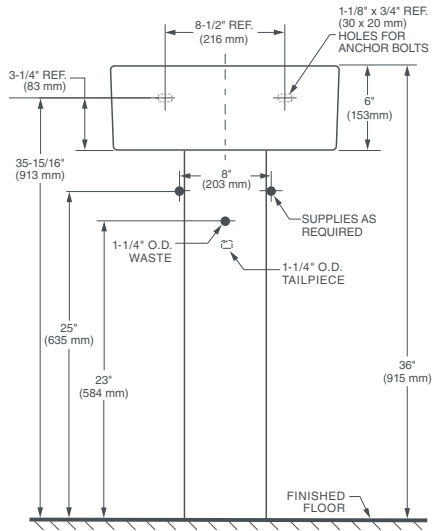

COSSU™

20" ROUND PEDESTAL LAVATORY

FEATURES

- Fine fire clay construction
- Designed for small and unique spaces
- Includes overflow

DIMENSIONS

NOMINAL DIMENSIONS

20" x 20" x 36" (507 x 507 x 915 mm)

BOWL INSIDE DIMENSIONS

16-1/2" (419 mm) wide

16-1/4" (413 mm) front to back

5-3/16" (131 mm) depth

COLORS/FINISHES

Canvas White (415)

COMPONENTS

D20035001.415 Round Single-Hole Lavatory

D21020000.415 Round Pedestal Base

COMPLIANCE CERTIFICATIONS

Meets or Exceeds ASME A112.19.2/CSA B45.1

ROUGH IN DIAGRAM SHOWN
ON NEXT PAGE

COSSU™

20" ROUND PEDESTAL LAVATORY KIT

NOTES:

Dimensions shown for location supplies and "P" trap are suggested. Provide suitable reinforcement for all wall supports. Slab/pedestal anchors and mounting features to be furnished by others. Fittings not included with fixture and must be ordered separately. Installation Instructions supplied with lavatory.

IMPORTANT:

Dimensions of fixtures are nominal and may vary within the range of tolerance established by ANSI standards. These measurements are subject to change or cancellation. No responsibility is assumed for use of superseded or voided pages.