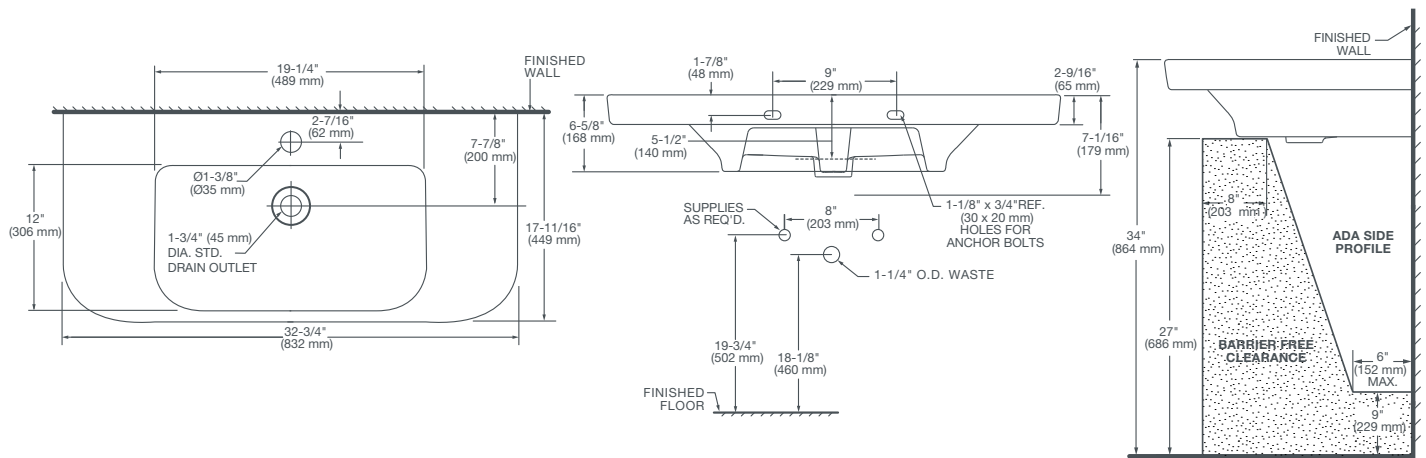

DIMENSIONS

NOMINAL DIMENSIONS

32-3/4" x 17-11/16" x 8-9/16" (832 x 449 x 217 mm)

BOWL INSIDE DIMENSIONS

19-1/4" (489 mm) wide
12" (306 mm) front to back
5-1/2" (140 mm) depth

COLORS/FINISHES

Canvas White (415)
Polished Chrome (100), Brushed Nickel (144)

ROUGH IN DIAGRAM SHOWN
ON NEXT PAGE

EQUILITY™

33" WALL-HUNG LAVATORY

NOTES:

Dimensions shown for location supplies and "P" trap are suggested. Provide suitable reinforcement for all wall supports. Slab/pedestal anchors and mounting features to be furnished by others. Fittings not included with fixture and must be ordered separately. Installation Instructions supplied with lavatory.

IMPORTANT:

Dimensions of fixtures are nominal and may vary within the range of tolerance established by ANSI standards. These measurements are subject to change or cancellation. No responsibility is assumed for use of superseded or voided pages.