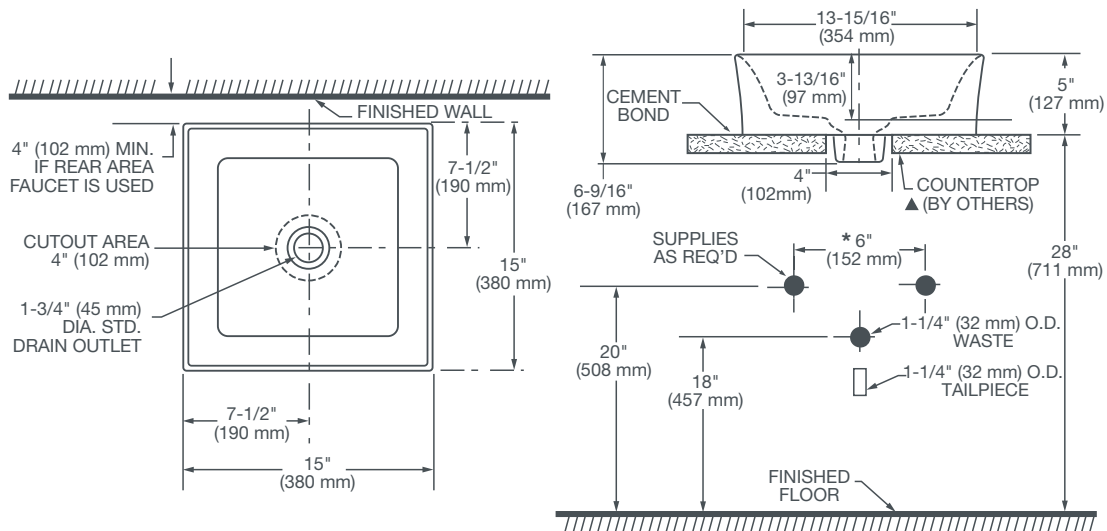

POP® SQUARE VESSEL LAVATORY

NOTES:

Dimensions shown for location supplies and "P" trap are suggested. Provide suitable reinforcement for all wall supports. Slab/pedestal anchors and mounting features to be furnished by others. Fittings not included with fixture and must be ordered separately. Installation Instructions supplied with lavatory.

IMPORTANT:

Dimensions of fixtures are nominal and may vary within the range of tolerance established by ANSI standards. These measurements are subject to change or cancellation. No responsibility is assumed for use of superseded or voided pages.

PART OF LIXIL