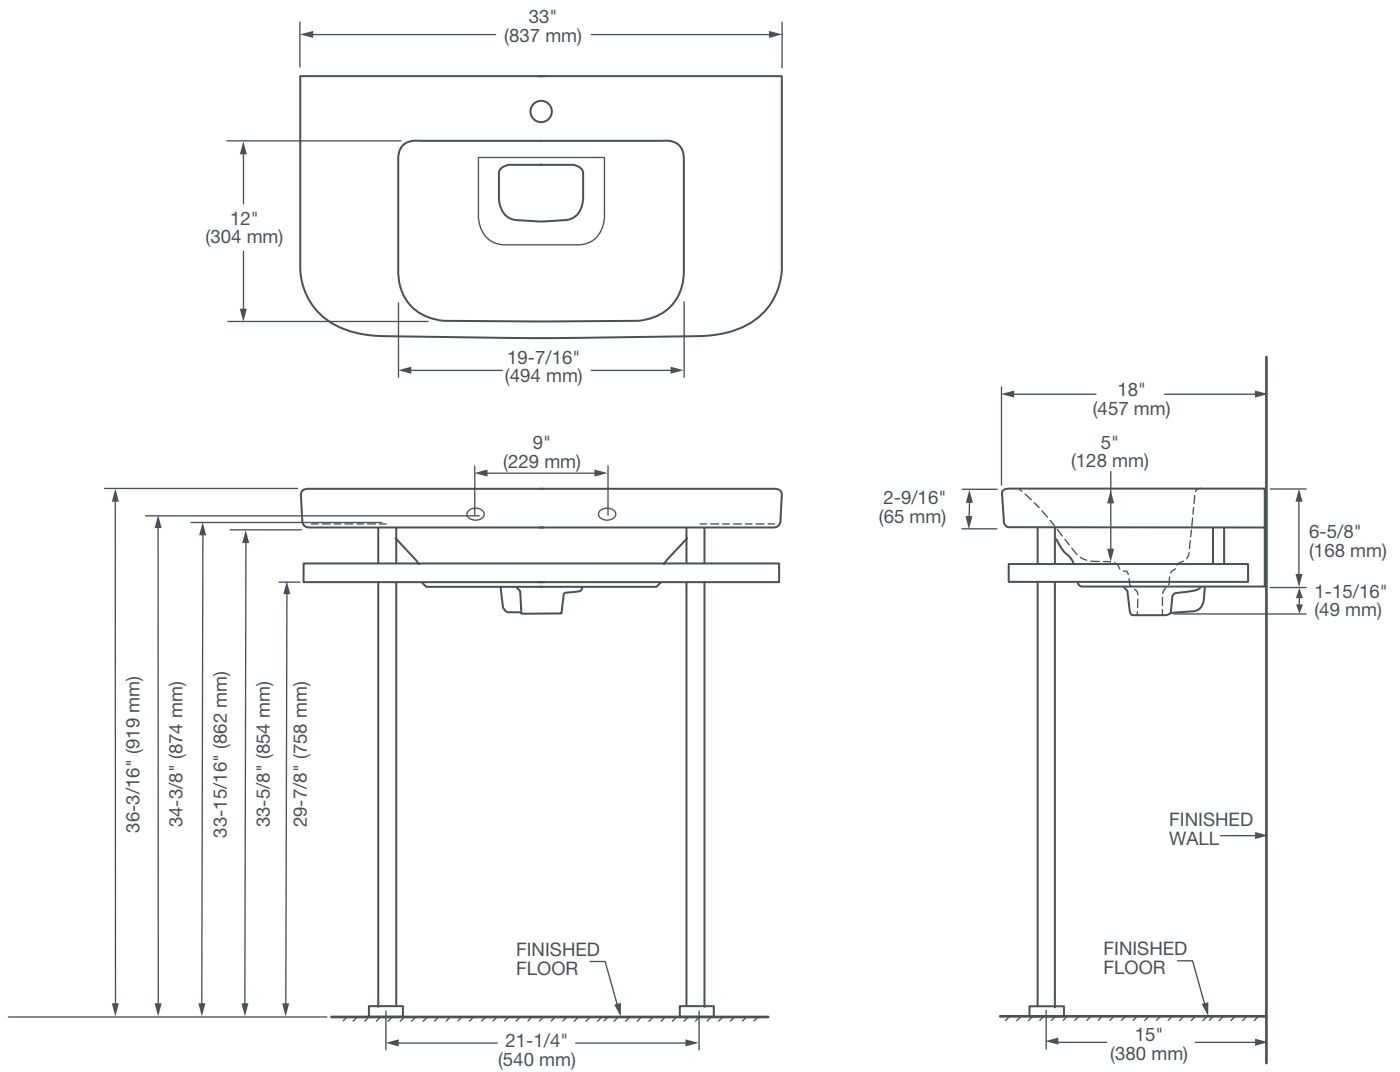

EQUILITY™ (Formerly LYNDON®)

33" LAVATORY WITH CONSOLE

FEATURES

- Fine fire clay construction with single hole
- Includes ceramic drain cap
- Works with any standard drain (drain not included)
- Can be installed as a wall-hung
- Hidden overflow
- Metal console legs

DIMENSIONS

NOMINAL DIMENSIONS

33" x 18" x 36-3/16" (837 x 457 x 919 mm)

BOWL INSIDE DIMENSIONS

19-7/16" (494 mm) wide

12" (304 mm) front to back

5" (128 mm) depth

COLORS/FINISHES

COMPLIANCE CERTIFICATIONS

Meets or Exceeds ASME A112.19.2/CSA B45.1

ROUGH-IN DIAGRAM SHOWN
ON NEXT PAGE

EQUILITY™ (Formerly LYNDON®)

33" LAVATORY WITH CONSOLE

NOTES:

Dimensions shown for location supplies and "P" trap are suggested. Provide suitable reinforcement for all wall supports. Slab/pedestal anchors and mounting features to be furnished by others. Fittings not included with fixture and must be ordered separately. Installation Instructions supplied with lavatory.

IMPORTANT:

Dimensions of fixtures are nominal and may vary within the range of tolerance established by ANSI standards. These measurements are subject to change or cancellation. No responsibility is assumed for use of superseded or voided pages.