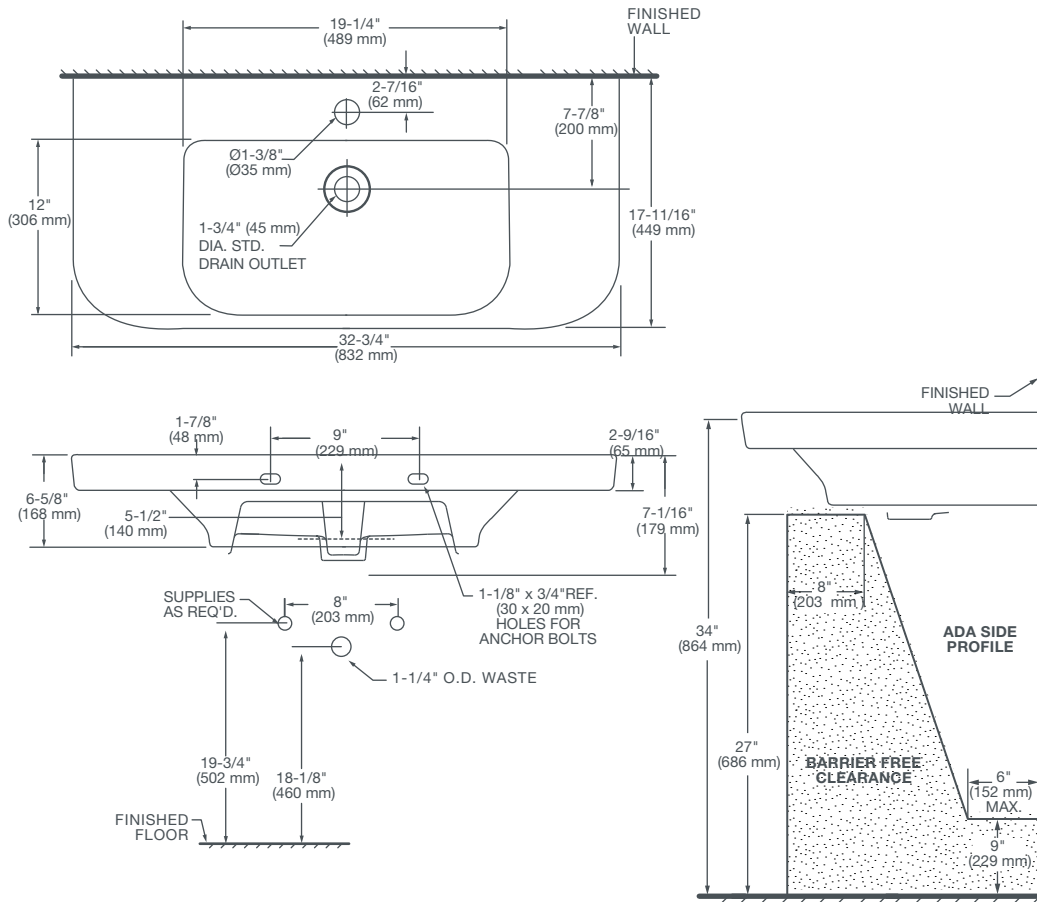

EQUILITY™ (Formerly LYNDON®)

33" WALL-HUNG LAVATORY

D20076001.415 - SINGLE-HOLE

FEATURES

- Fine fire clay construction with single hole
- Includes ceramic drain cap
- Works with any standard drain (drain not included)
- Hidden overflow
- Wall-hung installation optional (metal console legs available October 2018)
- Includes mounting kit

DIMENSIONS

NOMINAL DIMENSIONS

32-3/4" x 17-11/16" x 8-9/16" (832 x 449 x 217 mm)

BOWL INSIDE DIMENSIONS

19-1/4" (489 mm) wide
12" (306 mm) front to back
5-1/2" (140 mm) depth

COLORS/FINISHES

Canvas White (415)

COMPLIANCE CERTIFICATIONS

Meets or Exceeds ASME A112.19.2/CSA B45.1

ROUGH-IN DIAGRAM SHOWN
ON NEXT PAGE

EQUILITY™ (Formerly LYNDON®)

33" WALL-HUNG LAVATORY

NOTES:

Dimensions shown for location supplies and "P" trap are suggested. Provide suitable reinforcement for all wall supports. Slab/pedestal anchors and mounting features to be furnished by others. Fittings not included with fixture and must be ordered separately. Installation Instructions supplied with lavatory.

IMPORTANT:

Dimensions of fixtures are nominal and may vary within the range of tolerance established by ANSI standards. These measurements are subject to change or cancellation. No responsibility is assumed for use of superseded or voided pages.