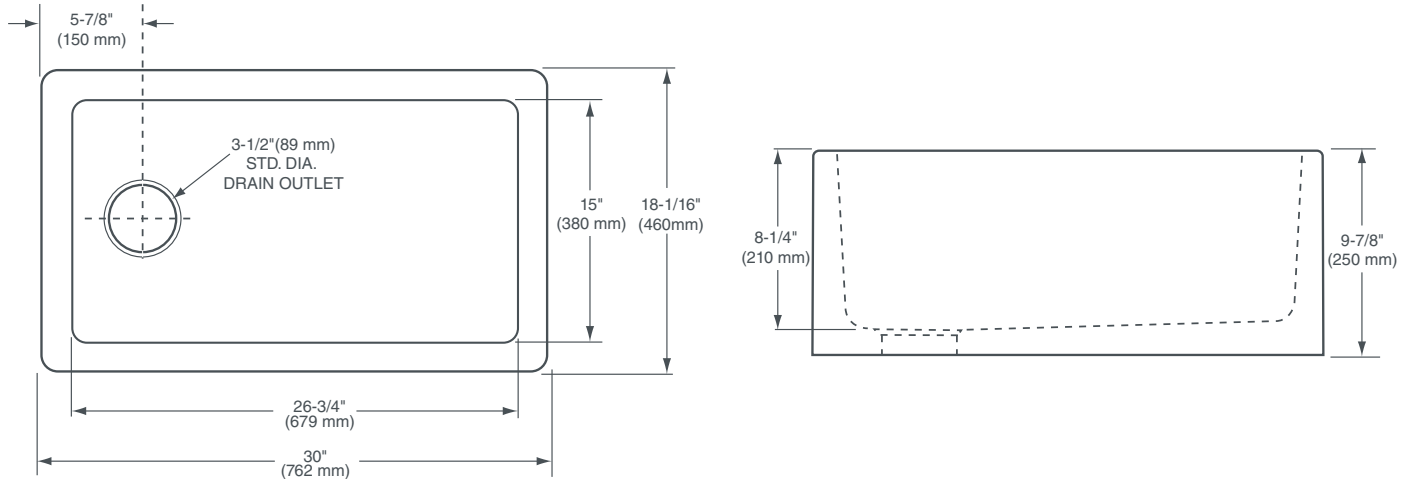

DIMENSIONS

NOMINAL DIMENSIONS

30" x 18-1/16" x 9-7/8" (762 x 460 x 250 mm)

BOWL INSIDE DIMENSIONS

26-3/4" (679 mm) wide

15" (380 mm) front to back

8-1/4" (210 mm) depth

COLORS/FINISHES

Canvas White (415)

COMPONENTS

7381392-202.0750A Sink Rack

7301839-201-0020A Drain with Strainer

COMPLIANCE CERTIFICATIONS

Meets or Exceeds ASME A112.19.2 / CSA B45.1

ROUGH-IN DIAGRAM SHOWN
ON NEXT PAGE

HILLSIDE™

30" KITCHEN SINK

NOTES:

Refer to installation instructions supplied with kitchen sink for undermount, countertop or above counter custom installations.

Due to the fireclay process, dimensions may vary. Please use the actual sink that you will be installing in order to determine the cutout dimensions for your countertop.

IMPORTANT:

Dimensions of fixtures are nominal and may vary within the range of tolerance established by ANSI standards.

These measurements are subject to change or cancellation. No responsibility is assumed for use of superseded or voided pages.