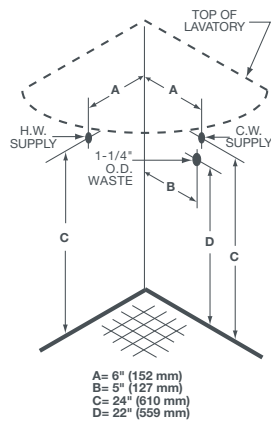

COSSU™

SMALL WALL-HUNG LAVATORY

NOTES:

Dimensions shown for location supplies and "P" trap are suggested. Provide suitable reinforcement for all wall supports. Slab/pedestal anchors and mounting features to be furnished by others. Fittings not included with fixture and must be ordered separately. Installation Instructions supplied with lavatory.

IMPORTANT:

Dimensions of fixtures are nominal and may vary within the range of tolerance established by ANSI standards. These measurements are subject to change or cancellation. No responsibility is assumed for use of superseded or voided pages.

PART OF LIXIL