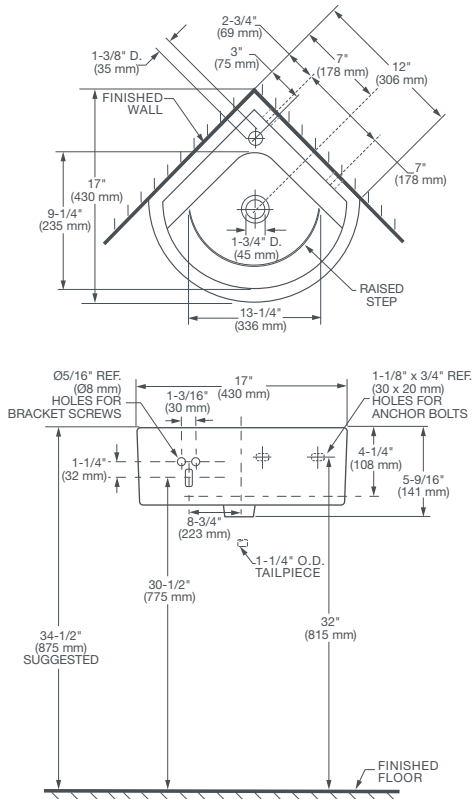

COSSU™

SMALL WALL-HUNG LAVATORY

NOTES:

Dimensions shown for location supplies and "P" trap are suggested. Provide suitable reinforcement for all wall supports. Slab/pedestal anchors and mounting features to be furnished by others. Fittings not included with fixture and must be ordered separately. Installation Instructions supplied with lavatory.

IMPORTANT:

Dimensions of fixtures are nominal and may vary within the range of tolerance established by ANSI standards. These measurements are subject to change or cancellation. No responsibility is assumed for use of superseded or voided pages.

PART OF LIXIL