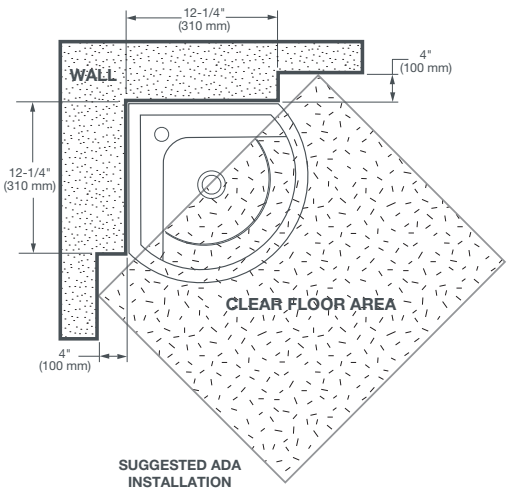

COSSU™

SMALL WALL-HUNG LAVATORY

NOTES:

Dimensions shown for location supplies and "P" trap are suggested. Provide suitable reinforcement for all wall supports. Slab/pedestal anchors and mounting features to be furnished by others. Fittings not included with fixture and must be ordered separately. Installation Instructions supplied with lavatory.

IMPORTANT:

Dimensions of fixtures are nominal and may vary within the range of tolerance established by ANSI standards. These measurements are subject to change or cancellation. No responsibility is assumed for use of superseded or voided pages.

PART OF LIXIL