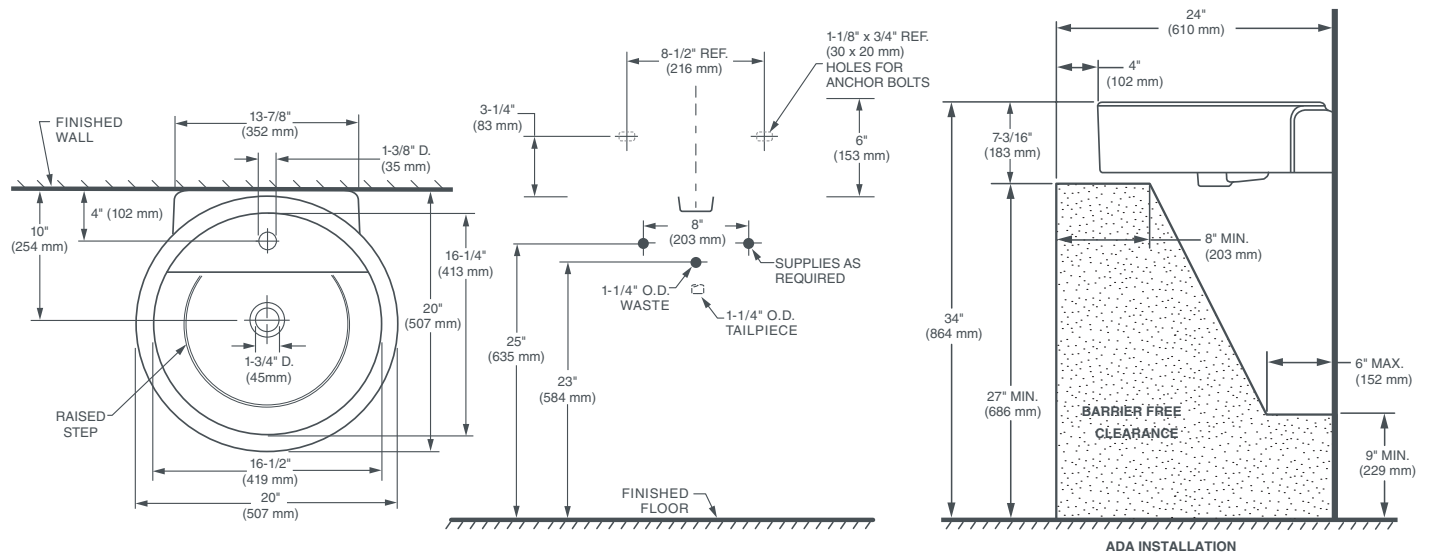

COSSU™

20" ROUND WALL MOUNTED LAVATORY

D20035001.415 CENTER HOLE

FEATURES

- Fine fire clay construction
- Designed for small and unique spaces
- Includes overflow
- Available as center-hole only

DIMENSIONS

NOMINAL DIMENSIONS

20" x 20" x 6" (507 x 507 x 151 mm)

BOWL INSIDE DIMENSIONS

16-1/2" (419 mm) wide

16-1/4" (413 mm) front to back

5-3/16" (131 mm) depth

COLORS/FINISHES

Canvas White (415)

COMPLIANCE CERTIFICATIONS

Meets or Exceeds ASME A112.19.2/CSA B45.1

ROUGH IN DIAGRAM SHOWN
ON NEXT PAGE

COSSU™

20" ROUND WALL MOUNTED LAVATORY

NOTES:

Dimensions shown for location supplies and “P” trap are suggested. Provide suitable reinforcement for all wall supports. Slab/pedestal anchors and mounting features to be furnished by others. Fittings not included with fixture and must be ordered separately. Installation Instructions supplied with lavatory.

IMPORTANT:

Dimensions of fixtures are nominal and may vary within the range of tolerance established by ANSI standards. These measurements are subject to change or cancellation. No responsibility is assumed for use of superseded or voided pages.