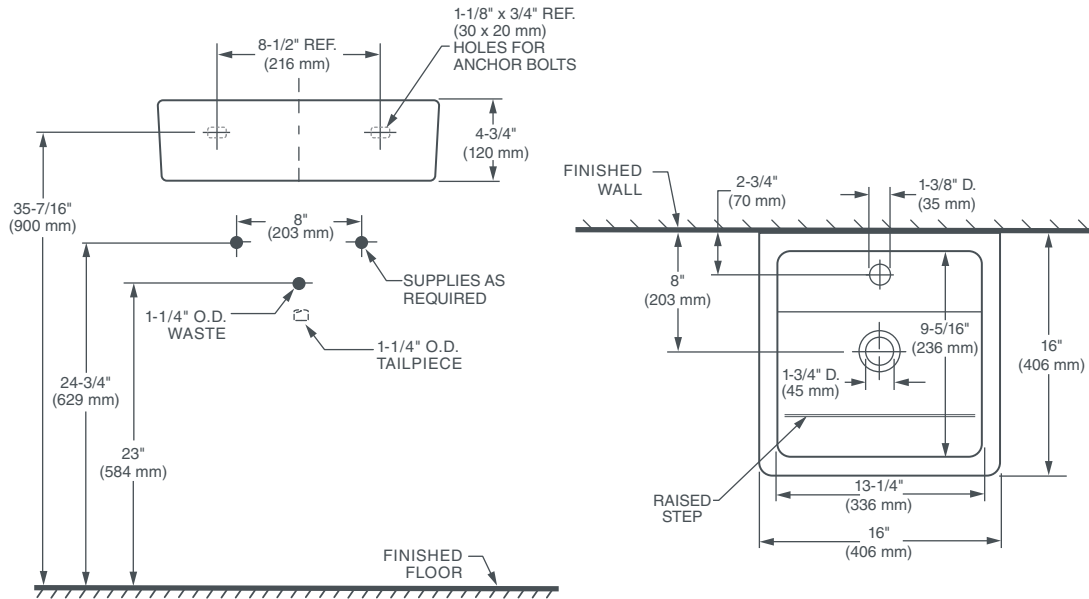

SEAGRAM[®]

16" SQUARE WALL MOUNTED LAVATORY

D20025001.415 CENTER HOLE

FEATURES

- Fine fire clay construction
- Designed for small and unique spaces
- Includes overflow
- Available as center hole only

DIMENSIONS

NOMINAL DIMENSIONS

16" x 16" x 4-3/4" (406 x 406 x 121 mm)

BOWL INSIDE DIMENSIONS

13-1/4" (336 mm) wide

9-5-16" (236 mm) front to back

4" (102 mm) depth

COLORS/FINISHES

Canvas White (415)

COMPLIANCE CERTIFICATIONS

Meets or Exceeds ASME A112.19.2/CSA B45.1

ROUGH IN DIAGRAM SHOWN
ON NEXT PAGE

SEAGRAM[®]

16" SQUARE WALL MOUNTED LAVATORY

NOTES:

Dimensions shown for location supplies and "P" trap are suggested. Provide suitable reinforcement for all wall supports. Slab/pedestal anchors and mounting features to be furnished by others. Fittings not included with fixture and must be ordered separately. Installation Instructions supplied with lavatory.

IMPORTANT:

Dimensions of fixtures are nominal and may vary within the range of tolerance established by ANSI standards. These measurements are subject to change or cancellation. No responsibility is assumed for use of superseded or voided pages.