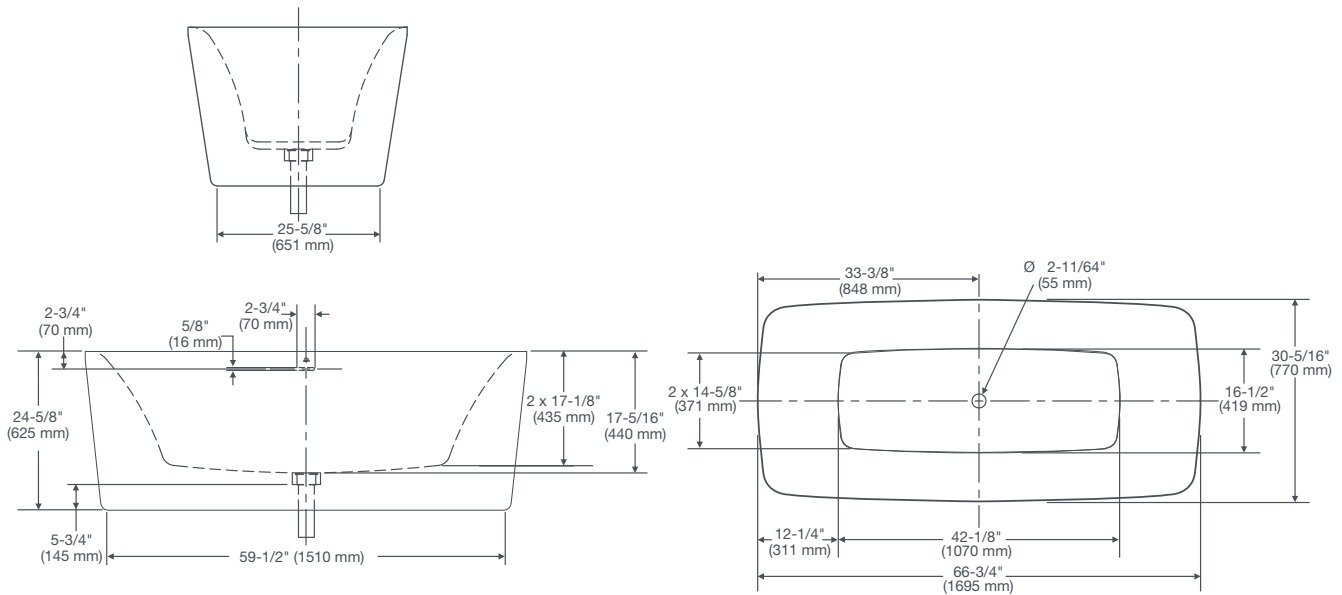

EQUILITY™

SLIM FREESTANDING SOAKING TUB

D12536004.415

FEATURES

- Contemporary soaking tub design
- Center drain
- Acrylic with fiberglass reinforcement
- Integrated tub drain included
- 60 gallon (227 l.) capacity

DIMENSIONS

NOMINAL DIMENSIONS

66-3/4" x 30-5/16" x 24-5/8" (1695 x 770 x 625 mm)

COLORS/FINISHES

Canvas White (415)

COMPLIANCE CERTIFICATIONS

Meets or Exceeds CSA B45.5/IAPMOZ124

NOTES:

If installing a deck-mounting fitting, before drilling any holes: check for interference with drain overflow. Mounting holes drilled by installer.

Refer to installation instructions supplied with bathing pool for additional information. Fittings not included and must be ordered separately. Provide suitable reinforcement for all supports.

IMPORTANT:

Dimensions of fixtures are nominal and may vary within the range of tolerances established by CSA B45.5/IAPMO Z124. These measurements are subject to change or cancellation. No responsibility is assumed for use of superseded or voided leaflet.