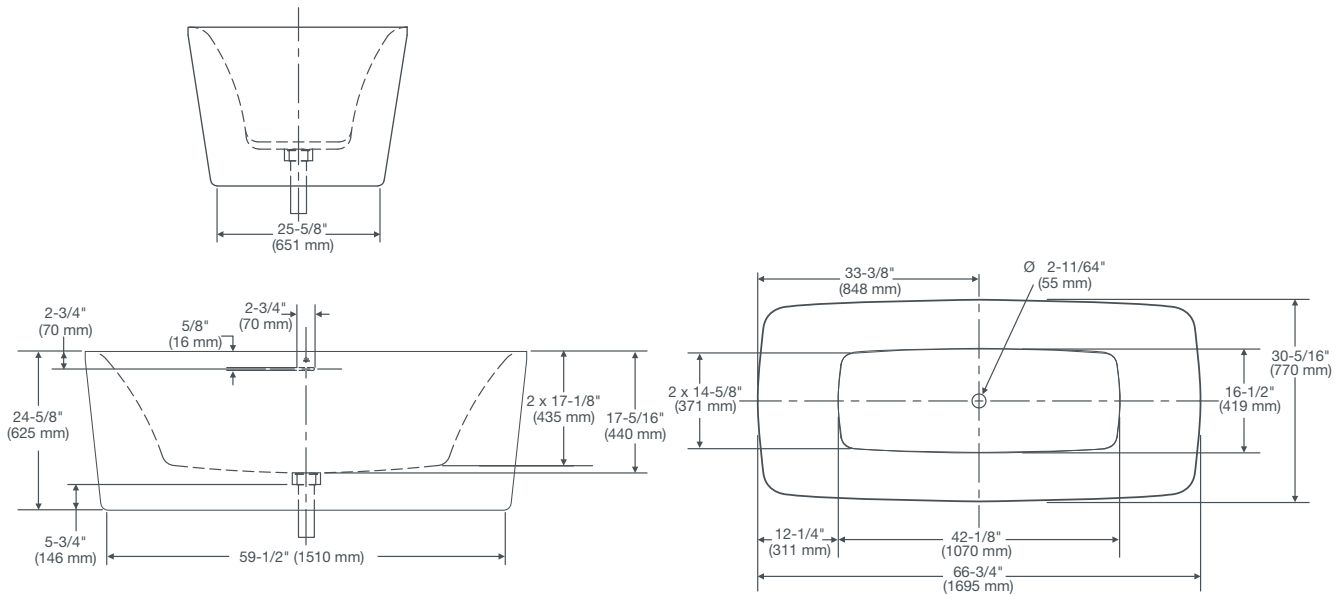

EQUILITY™ (Formerly LYNDON®)

SLIM FREESTANDING SOAKING TUB

D12536004.415

FEATURES

- Contemporary soaking tub design
- Center drain
- Acrylic with fiberglass reinforcement
- Integrated tub drain included
- 60 gallon (227 l.) capacity

DIMENSIONS

NOMINAL DIMENSIONS

66-3/4" x 30-5/16" x 24-5/8" (1695 x 770 x 625 mm)

COLORS/FINISHES

Canvas White (415)

COMPLIANCE CERTIFICATIONS

Meets or Exceeds CSA B45.5/IAPMOZ124

NOTES:

If installing a deck-mounting fitting, before drilling any holes: check for interference with drain overflow. Mounting holes drilled by installer.

Refer to installation instructions supplied with bathing pool for additional information. Fittings not included and must be ordered separately. Provide suitable reinforcement for all supports.

IMPORTANT:

Dimensions of fixtures are nominal and may vary within the range of tolerances established by CSA B45.5/IAPMO Z124. These measurements are subject to change or cancellation. No responsibility is assumed for use of superseded or voided leaflet.