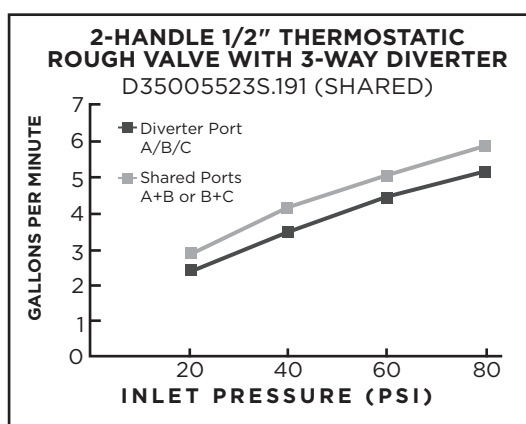

# FLOW RATES

DXV faucets meet the following maximum flow rate requirements.