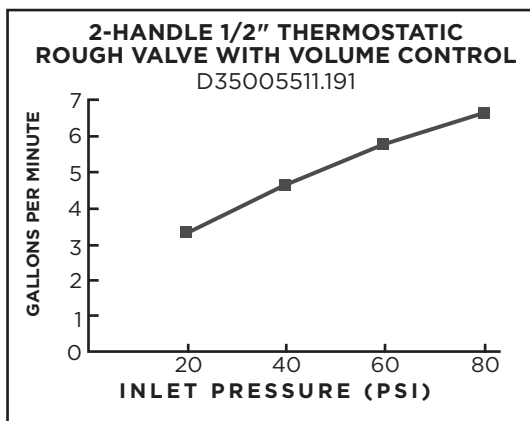

# FLOW RATES

DXV faucets meet the following maximum flow rate requirements.