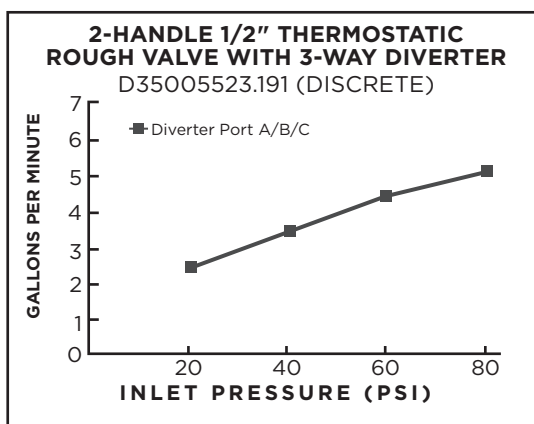

# FLOW RATES

DXV faucets meet the following maximum flow rate requirements.