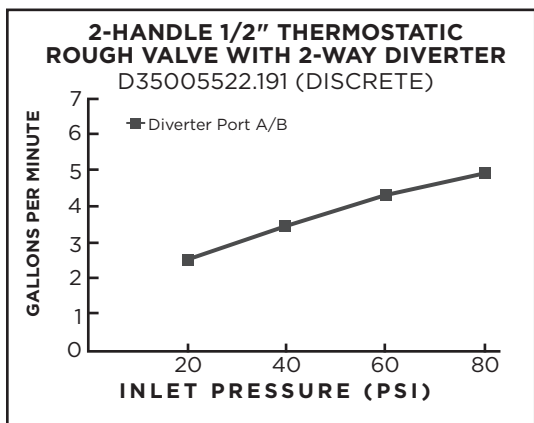

# FLOW RATES

DXV faucets meet the following maximum flow rate requirements.