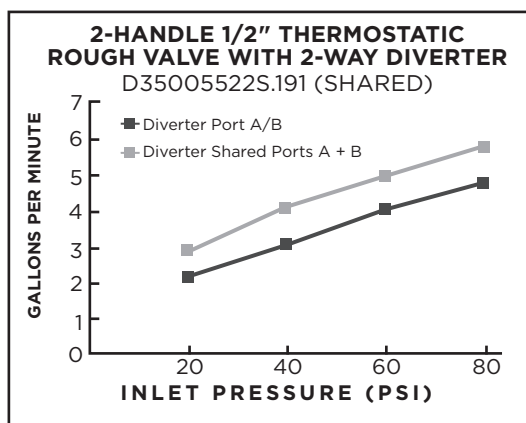

# FLOW RATES

DXV faucets meet the following maximum flow rate requirements.