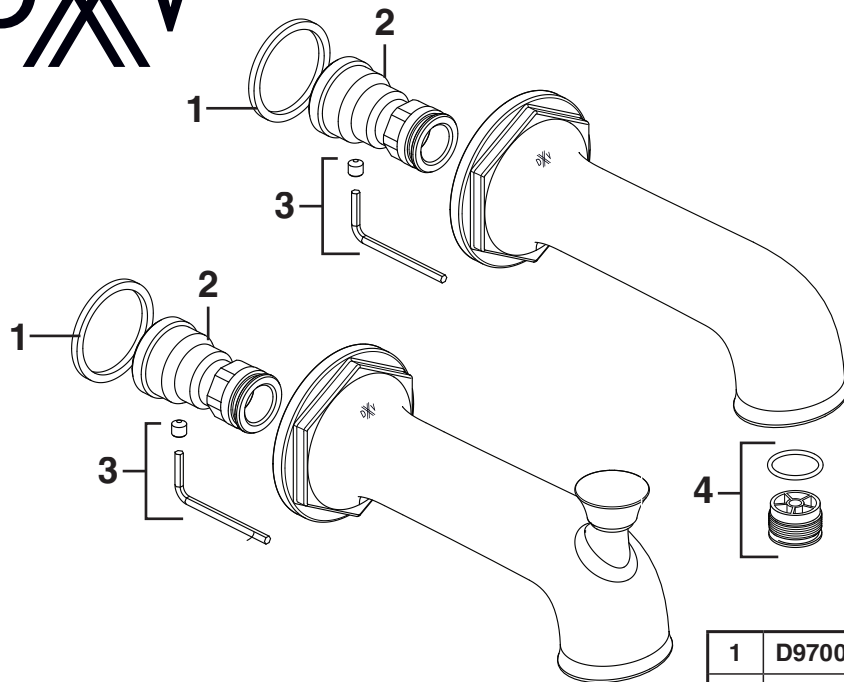

#### In Mexico:

DXV  
Via Morelos 330  
Col. Santa Clara Coatlita  
Ecatepec, Estado de México 55540

Toll Free: 01-800-8391200  
[www.DXV.mx](http://www.DXV.mx)

SAVE FOR FUTURE USE

**1 OPTION 1**

- Remove PIPE CAP. Apply sealant to pipe nipple. Thread SPOUT ADAPTER (1) on to pipe nipple.

**1 OPTION 2**

- Remove PIPE CAP. Apply sealant to pipe nipple. Push SPOUT ADAPTER (1) onto pipe nipple. Tighten SET SCREW (2).

**2 INSTALL SPOUT**

- Thread TUB FILLER SPOUT (2) onto SPOUT ADAPTER (1) flush against finished wall.

**DXV**

**DXV Oak Hill®  
Wall Tub Spout**

MODEL NUMBERS

**D35155760 / D35155761**

Replace the "YYY" with appropriate finish code

POLISHED CHROME	100
BRUSHED NICKEL	144
PLATINUM NICKEL	150
SATIN BRASS	427

1	D970020-0070A	SPOUT O-RING
2	D970018-0070A	SPOUT ADAPTER
3	D970019-0070A	SET SCREW KIT
4	M964442-0070A	STREAM STRAIGHTENER