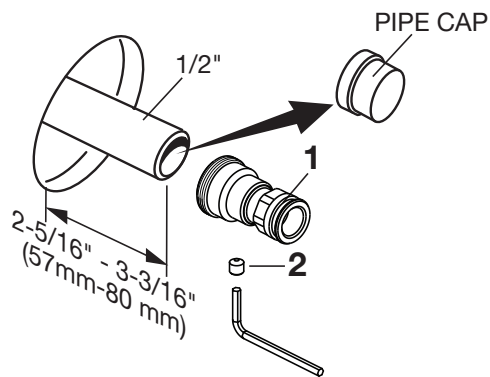

### ROUGHING-IN DIMENSIONS:

- For reference

#### In Mexico:

DXV  
Via Morelos 330  
Col. Santa Clara Coatlita  
Ecatepec, Estado de México 55540

Toll Free: 01-800-8391200  
[www.DXV.mx](http://www.DXV.mx)

SAVE FOR FUTURE USE

**1 OPTION 1**

- Remove PIPE CAP. Apply sealant to pipe nipple. Thread SPOUT ADAPTER (1) on to pipe nipple.

**1 OPTION 2**

- Remove PIPE CAP. Apply sealant to pipe nipple. Push SPOUT ADAPTER (1) onto pipe nipple. Tighten SET SCREW (2).

**2 INSTALL SPOUT**

- Thread TUB FILLER SPOUT (2) onto SPOUT ADAPTER (1) flush against finished wall.