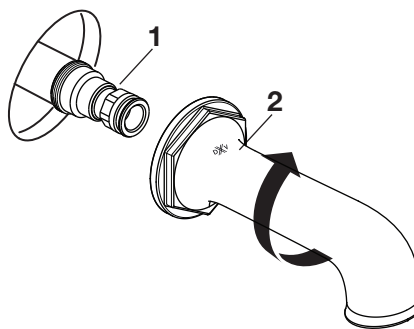

#### In Mexico:

DXV  
Via Morelos 330  
Col. Santa Clara Coatlita  
Ecatepec, Estado de México 55540

Toll Free: 01-800-8391200  
[www.DXV.mx](http://www.DXV.mx)

SAVE FOR FUTURE USE

**1 OPTION 1**

- Remove PIPE CAP. Apply sealant to pipe nipple. Thread SPOUT ADAPTER (1) on to pipe nipple.

**1 OPTION 2**

- Remove PIPE CAP. Apply sealant to pipe nipple. Push SPOUT ADAPTER (1) onto pipe nipple. Tighten SET SCREW (2).

**2 INSTALL SPOUT**

- Thread TUB FILLER SPOUT (2) onto SPOUT ADAPTER (1) flush against finished wall.