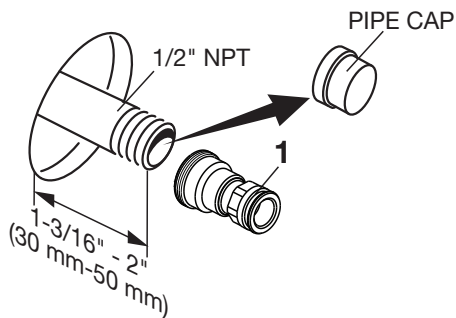

### ROUGHING-IN DIMENSIONS:

- For reference

#### In Mexico:

DXV  
Via Morelos 330  
Col. Santa Clara Coatlita  
Ecatepec, Estado de México 55540

Toll Free: 01-800-8391200  
[www.DXV.mx](http://www.DXV.mx)

SAVE FOR FUTURE USE

**1 OPTION 1**

- Remove PIPE CAP. Apply sealant to pipe nipple. Thread SPOUT ADAPTER (1) on to pipe nipple.

**1 OPTION 2**

- Remove PIPE CAP. Apply sealant to pipe nipple. Push SPOUT ADAPTER (1) onto pipe nipple. Tighten SET SCREW (2).

**2 INSTALL SPOUT**

- Thread TUB FILLER SPOUT (2) onto SPOUT ADAPTER (1) flush against finished wall.