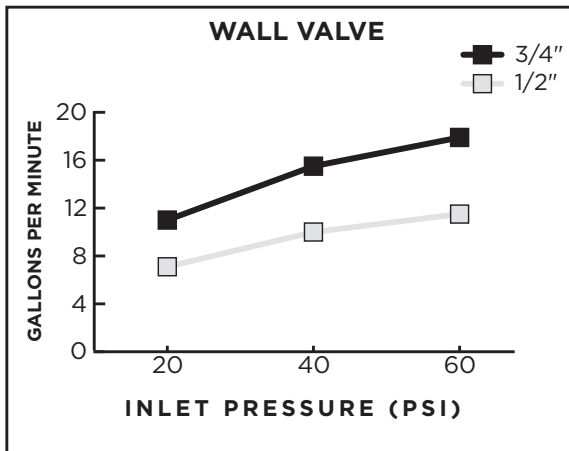

AMERICAN STANDARD

FLOW RATES

DXV faucets meet the following maximum flow rate requirements.

AMERICAN STANDARD

FLOW RATES

DXV faucets meet the following maximum flow rate requirements.

AMERICAN STANDARD

FLOW RATES

DXV faucets meet the following maximum flow rate requirements.

AMERICAN STANDARD

FLOW RATES

DXV faucets meet the following maximum flow rate requirements.

AMERICAN STANDARD

FLOW RATES

DXV faucets meet the following maximum flow rate requirements.