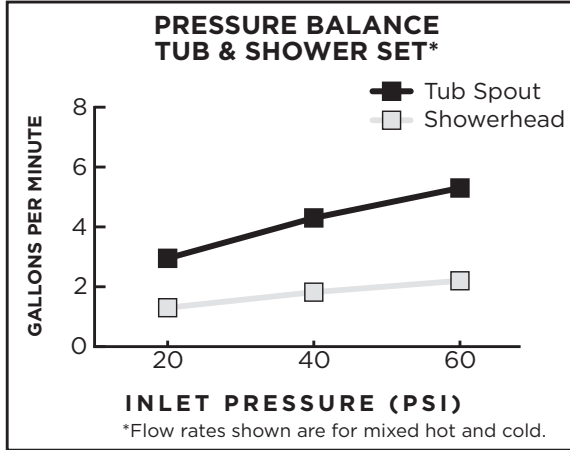

AMERICAN STANDARD

FLOW RATES

DXV faucets meet the following maximum flow rate requirements.

AMERICAN STANDARD

FLOW RATES

DXV faucets meet the following maximum flow rate requirements.

AMERICAN STANDARD

FLOW RATES

DXV faucets meet the following maximum flow rate requirements.

AMERICAN STANDARD

FLOW RATES

DXV faucets meet the following maximum flow rate requirements.

AMERICAN STANDARD

FLOW RATES

DXV faucets meet the following maximum flow rate requirements.

AMERICAN STANDARD

CALGREEN COMPLIANT PRODUCTS

LAVATORY FAUCETS

FAMILY	MODEL NUMBER	FLOW CHART NAME
Randall	D35102800.XXX	Widespread Lavatory Faucet
Randall	D35102840.XXX	Widespread Lavatory Faucet
Landfair	D35107840.XXX	Widespread Lavatory Faucet
Landfair	D35107254.XXX	Widespread Lavatory Faucet
Percy	D35105840.XXX	Widespread Lavatory Faucet
Percy	D35105800.XXX	Widespread Lavatory Faucet
Percy	D35105454.XXX	Wall Mount Lavatory Faucet
Percy	D35105450.XXX	Wall Mount Lavatory Faucet
Ashbee	D35101840.XXX	Widespread Lavatory Faucet
Ashbee	D35101800.XXX	Widespread Lavatory Faucet
Rem	D35100100.XXX	Monoblock Lavatory Faucet
Rem	D35100150.XXX	Monoblock Lavatory Faucet
Rem	D35100800.XXX	Widespread Lavatory Faucet
Randall	D35102100.XXX	Monoblock Lavatory Faucet
Randall	D35102150.XXX	Monoblock Lavatory Faucet
Randall	D35102151.XXX	Monoblock Lavatory Faucet
Percy	D35105100.XXX	Monoblock Lavatory Faucet
Percy	D35105104.XXX	Monoblock Lavatory Faucet
Percy	D35105150.XXX	Monoblock Lavatory Faucet
Percy	D35105154.XXX	Monoblock Lavatory Faucet
Keefe	D35104100.XXX	Keefe Monoblock Faucet
Keefe	D35104150.XXX	Keefe Monoblock Faucet
Keefe	D35104800.XXX	Widespread Lavatory Faucet
Rem	D35100450.XXX	Wall Mount Lavatory Faucet
Lyndon	D35109100.XXX	Monoblock Lavatory Faucet
Lyndon	D35109150.XXX	Monoblock Lavatory Faucet
Lyndon	D35109400.XXX	Wall Mount Lavatory Faucet