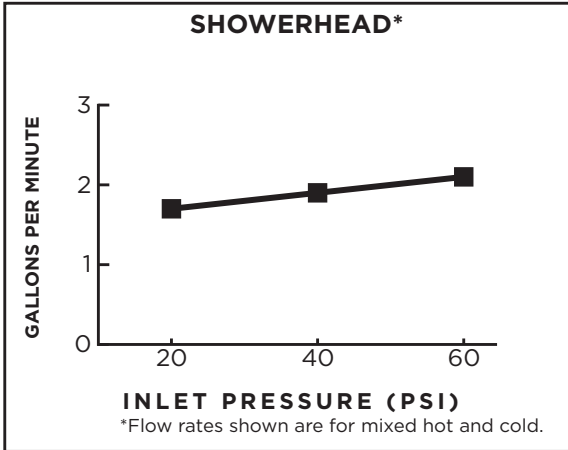

DXV faucets meet the following maximum flow rate requirements.

AMERICAN STANDARD

FLOW RATES

DXV faucets meet the following maximum flow rate requirements.

AMERICAN STANDARD

FLOW RATES

DXV faucets meet the following maximum flow rate requirements.