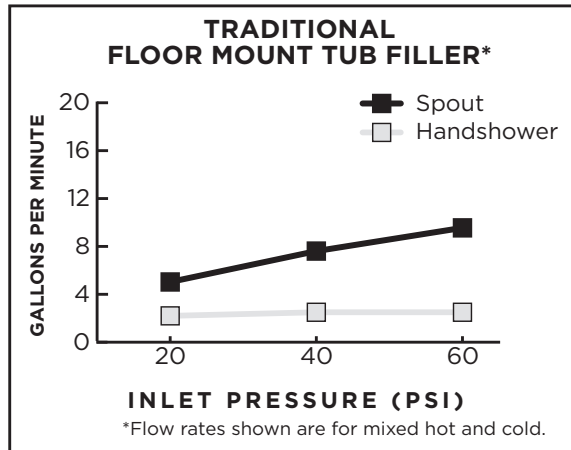

AMERICAN STANDARD

FLOW RATES

DXV faucets meet the following maximum flow rate requirements.

AMERICAN STANDARD

FLOW RATES

DXV faucets meet the following maximum flow rate requirements.

AMERICAN STANDARD

FLOW RATES

DXV faucets meet the following maximum flow rate requirements.

AMERICAN STANDARD

FLOW RATES

DXV faucets meet the following maximum flow rate requirements.

AMERICAN STANDARD

FLOW RATES

DXV faucets meet the following maximum flow rate requirements.