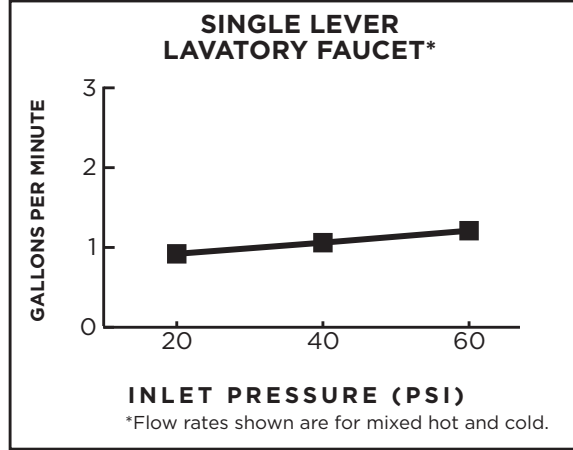

AMERICAN STANDARD

FLOW RATES

DXV faucets meet the following maximum flow rate requirements.

AMERICAN STANDARD

FLOW RATES

DXV faucets meet the following maximum flow rate requirements.

AMERICAN STANDARD

FLOW RATES

DXV faucets meet the following maximum flow rate requirements.

AMERICAN STANDARD

FLOW RATES

DXV faucets meet the following maximum flow rate requirements.

AMERICAN STANDARD

FLOW RATES

DXV faucets meet the following maximum flow rate requirements.

AMERICAN STANDARD

CALGREEN COMPLIANT PRODUCTS

LAVATORY FAUCETS

FAMILY	MODEL NUMBER	FLOW CHART NAME
Randall	D35102800.XXX	Widespread Lavatory Faucet
Randall	D35102840.XXX	Widespread Lavatory Faucet
Landfair	D35107840.XXX	Widespread Lavatory Faucet
Landfair	D35107254.XXX	Widespread Lavatory Faucet
Percy	D35105840.XXX	Widespread Lavatory Faucet
Percy	D35105800.XXX	Widespread Lavatory Faucet
Percy	D35105454.XXX	Wall Mount Lavatory Faucet
Percy	D35105450.XXX	Wall Mount Lavatory Faucet
Ashbee	D35101840.XXX	Widespread Lavatory Faucet
Ashbee	D35101800.XXX	Widespread Lavatory Faucet
Rem	D35100100.XXX	Monoblock Lavatory Faucet
Rem	D35100150.XXX	Monoblock Lavatory Faucet
Rem	D35100800.XXX	Widespread Lavatory Faucet
Randall	D35102100.XXX	Monoblock Lavatory Faucet
Randall	D35102150.XXX	Monoblock Lavatory Faucet
Randall	D35102151.XXX	Monoblock Lavatory Faucet
Percy	D35105100.XXX	Monoblock Lavatory Faucet
Percy	D35105104.XXX	Monoblock Lavatory Faucet
Percy	D35105150.XXX	Monoblock Lavatory Faucet
Percy	D35105154.XXX	Monoblock Lavatory Faucet
Keefe	D35104100.XXX	Keefe Monoblock Faucet
Keefe	D35104150.XXX	Keefe Monoblock Faucet
Keefe	D35104800.XXX	Widespread Lavatory Faucet
Rem	D35100450.XXX	Wall Mount Lavatory Faucet
Lyndon	D35109100.XXX	Monoblock Lavatory Faucet
Lyndon	D35109150.XXX	Monoblock Lavatory Faucet
Lyndon	D35109400.XXX	Wall Mount Lavatory Faucet