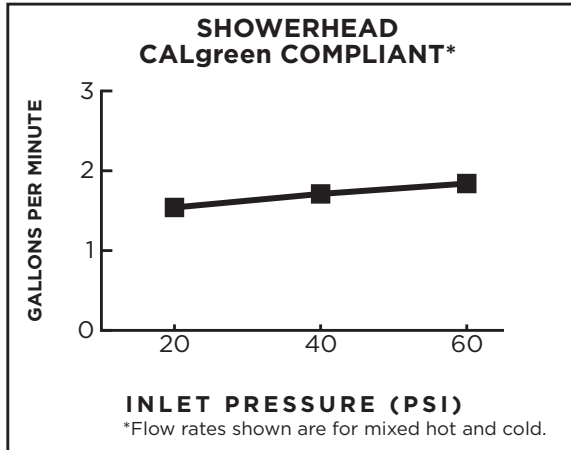

AMERICAN STANDARD

FLOW RATES

DXV faucets meet the following maximum flow rate requirements.

AMERICAN STANDARD

FLOW RATES

DXV faucets meet the following maximum flow rate requirements.

AMERICAN STANDARD

FLOW RATES

DXV faucets meet the following maximum flow rate requirements.

AMERICAN STANDARD

FLOW RATES

DXV faucets meet the following maximum flow rate requirements.

AMERICAN STANDARD

FLOW RATES

DXV faucets meet the following maximum flow rate requirements.

AMERICAN STANDARD

CALGREEN COMPLIANT PRODUCTS

LAVATORY FAUCETS

FAMILY	MODEL NUMBER	FLOW CHART NAME
Randall	D35102800.XXX	Widespread Lavatory Faucet
Randall	D35102840.XXX	Widespread Lavatory Faucet
Landfair	D35107840.XXX	Widespread Lavatory Faucet
Landfair	D35107254.XXX	Widespread Lavatory Faucet
Percy	D35105840.XXX	Widespread Lavatory Faucet
Percy	D35105800.XXX	Widespread Lavatory Faucet
Percy	D35105454.XXX	Wall Mount Lavatory Faucet
Percy	D35105450.XXX	Wall Mount Lavatory Faucet
Ashbee	D35101840.XXX	Widespread Lavatory Faucet
Ashbee	D35101800.XXX	Widespread Lavatory Faucet
Rem	D35100100.XXX	Monoblock Lavatory Faucet
Rem	D35100150.XXX	Monoblock Lavatory Faucet
Rem	D35100800.XXX	Widespread Lavatory Faucet
Randall	D35102100.XXX	Monoblock Lavatory Faucet
Randall	D35102150.XXX	Monoblock Lavatory Faucet
Randall	D35102151.XXX	Monoblock Lavatory Faucet
Percy	D35105100.XXX	Monoblock Lavatory Faucet
Percy	D35105104.XXX	Monoblock Lavatory Faucet
Percy	D35105150.XXX	Monoblock Lavatory Faucet
Percy	D35105154.XXX	Monoblock Lavatory Faucet
Keefe	D35104100.XXX	Keefe Monoblock Faucet
Keefe	D35104150.XXX	Keefe Monoblock Faucet
Keefe	D35104800.XXX	Widespread Lavatory Faucet
Rem	D35100450.XXX	Wall Mount Lavatory Faucet
Lyndon	D35109100.XXX	Monoblock Lavatory Faucet
Lyndon	D35109150.XXX	Monoblock Lavatory Faucet
Lyndon	D35109400.XXX	Wall Mount Lavatory Faucet