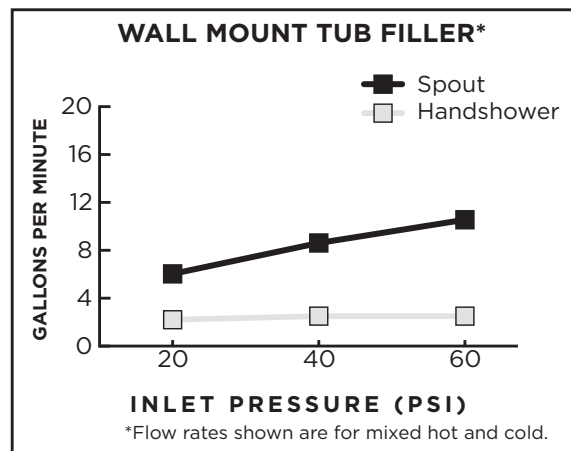

AMERICAN STANDARD

FLOW RATES

DXV faucets meet the following maximum flow rate requirements.

AMERICAN STANDARD

FLOW RATES

DXV faucets meet the following maximum flow rate requirements.

AMERICAN STANDARD

FLOW RATES

DXV faucets meet the following maximum flow rate requirements.

AMERICAN STANDARD

FLOW RATES

DXV faucets meet the following maximum flow rate requirements.

AMERICAN STANDARD

FLOW RATES

DXV faucets meet the following maximum flow rate requirements.