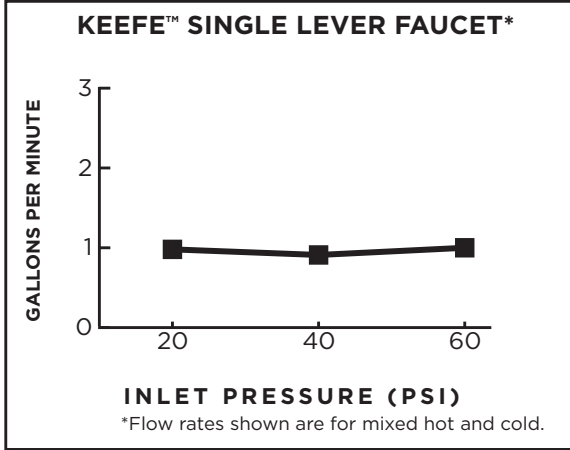

AMERICAN STANDARD

FLOW RATES

DXV faucets meet the following maximum flow rate requirements.

AMERICAN STANDARD

FLOW RATES

DXV faucets meet the following maximum flow rate requirements.

AMERICAN STANDARD

FLOW RATES

DXV faucets meet the following maximum flow rate requirements.

AMERICAN STANDARD

FLOW RATES

DXV faucets meet the following maximum flow rate requirements.

AMERICAN STANDARD

FLOW RATES

DXV faucets meet the following maximum flow rate requirements.