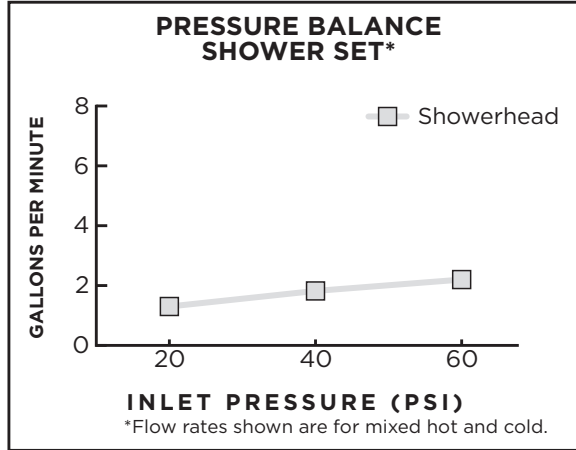

AMERICAN STANDARD

FLOW RATES

DXV faucets meet the following maximum flow rate requirements.

AMERICAN STANDARD

FLOW RATES

DXV faucets meet the following maximum flow rate requirements.

AMERICAN STANDARD

FLOW RATES

DXV faucets meet the following maximum flow rate requirements.

AMERICAN STANDARD

FLOW RATES

DXV faucets meet the following maximum flow rate requirements.

AMERICAN STANDARD

FLOW RATES

DXV faucets meet the following maximum flow rate requirements.