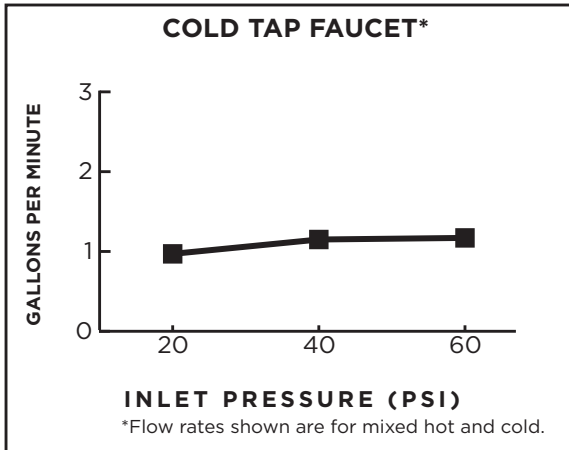

DXV faucets meet the following maximum flow rate requirements.

AMERICAN STANDARD

FLOW RATES

DXV faucets meet the following maximum flow rate requirements.

AMERICAN STANDARD

FLOW RATES

DXV faucets meet the following maximum flow rate requirements.