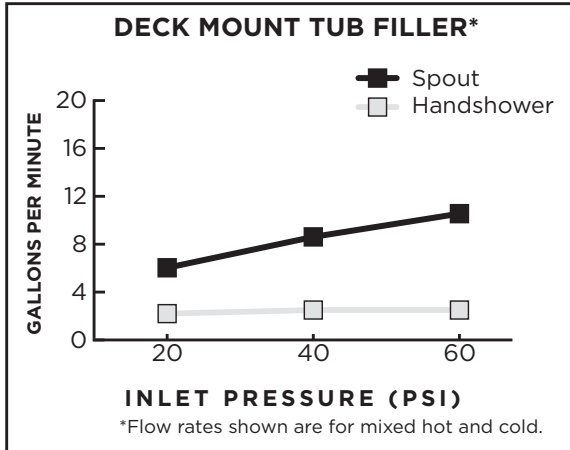

AMERICAN STANDARD

FLOW RATES

DXV faucets meet the following maximum flow rate requirements.

AMERICAN STANDARD

FLOW RATES

DXV faucets meet the following maximum flow rate requirements.

AMERICAN STANDARD

FLOW RATES

DXV faucets meet the following maximum flow rate requirements.

AMERICAN STANDARD

FLOW RATES

DXV faucets meet the following maximum flow rate requirements.

AMERICAN STANDARD

FLOW RATES

DXV faucets meet the following maximum flow rate requirements.