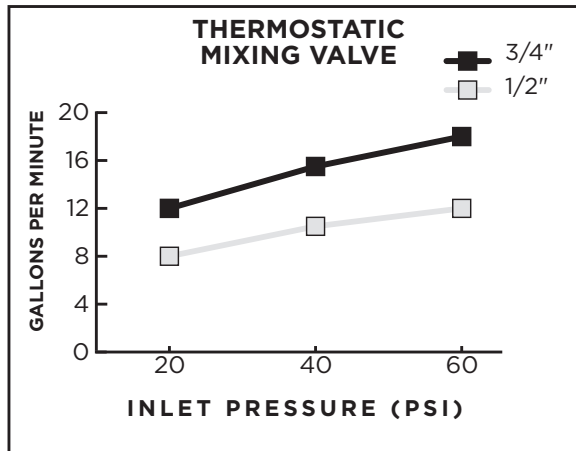

AMERICAN STANDARD

FLOW RATES

DXV faucets meet the following maximum flow rate requirements.

AMERICAN STANDARD

FLOW RATES

DXV faucets meet the following maximum flow rate requirements.

AMERICAN STANDARD

FLOW RATES

DXV faucets meet the following maximum flow rate requirements.

AMERICAN STANDARD

FLOW RATES

DXV faucets meet the following maximum flow rate requirements.

AMERICAN STANDARD

FLOW RATES

DXV faucets meet the following maximum flow rate requirements.