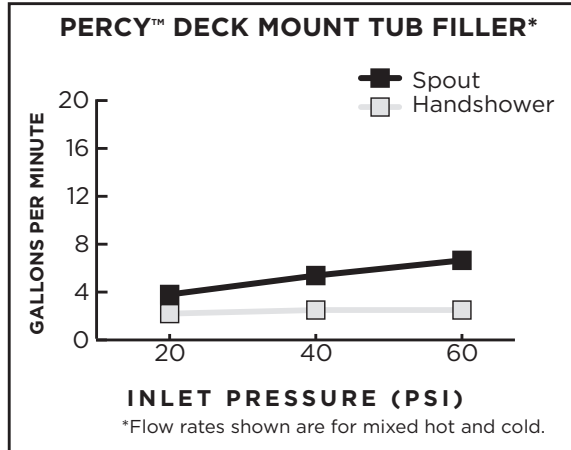

AMERICAN STANDARD

FLOW RATES

DXV faucets meet the following maximum flow rate requirements.

AMERICAN STANDARD

FLOW RATES

DXV faucets meet the following maximum flow rate requirements.

AMERICAN STANDARD

FLOW RATES

DXV faucets meet the following maximum flow rate requirements.

AMERICAN STANDARD

FLOW RATES

DXV faucets meet the following maximum flow rate requirements.

AMERICAN STANDARD

FLOW RATES

DXV faucets meet the following maximum flow rate requirements.