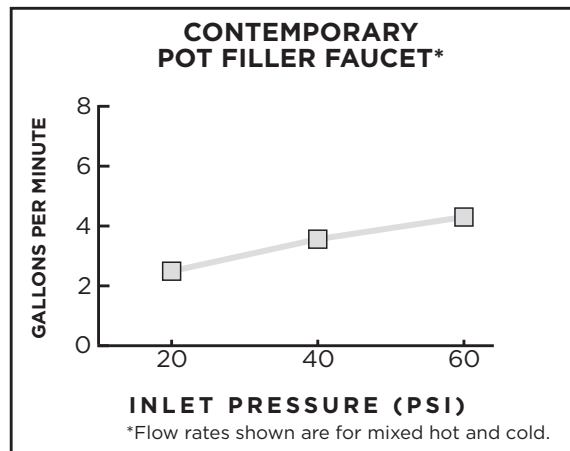

DXV faucets meet the following maximum flow rate requirements.

AMERICAN STANDARD

FLOW RATES

DXV faucets meet the following maximum flow rate requirements.

AMERICAN STANDARD

FLOW RATES

DXV faucets meet the following maximum flow rate requirements.