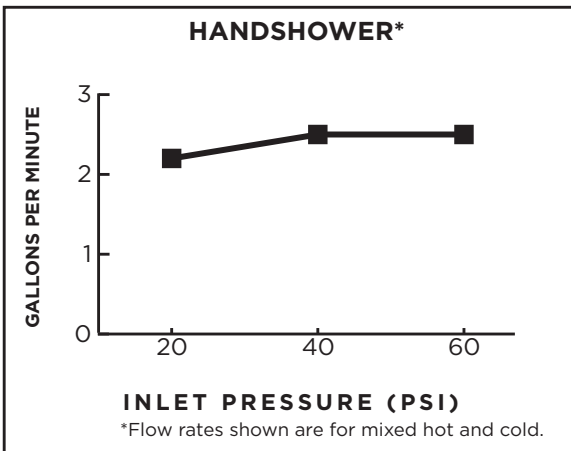

DXV faucets meet the following maximum flow rate requirements.

AMERICAN STANDARD

FLOW RATES

DXV faucets meet the following maximum flow rate requirements.

AMERICAN STANDARD

FLOW RATES

DXV faucets meet the following maximum flow rate requirements.