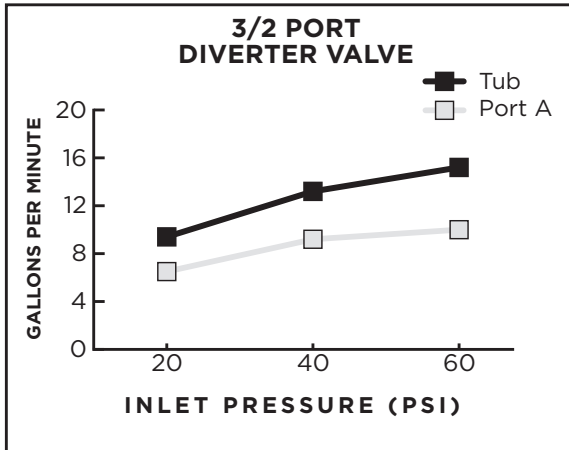

AMERICAN STANDARD

FLOW RATES

DXV faucets meet the following maximum flow rate requirements.

AMERICAN STANDARD

FLOW RATES

DXV faucets meet the following maximum flow rate requirements.

AMERICAN STANDARD

FLOW RATES

DXV faucets meet the following maximum flow rate requirements.

AMERICAN STANDARD

FLOW RATES

DXV faucets meet the following maximum flow rate requirements.

AMERICAN STANDARD

FLOW RATES

DXV faucets meet the following maximum flow rate requirements.