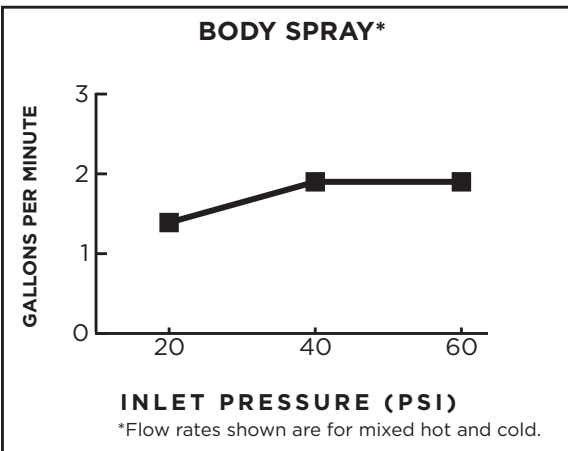

DXV faucets meet the following maximum flow rate requirements.

AMERICAN STANDARD

FLOW RATES

DXV faucets meet the following maximum flow rate requirements.

AMERICAN STANDARD

FLOW RATES

DXV faucets meet the following maximum flow rate requirements.