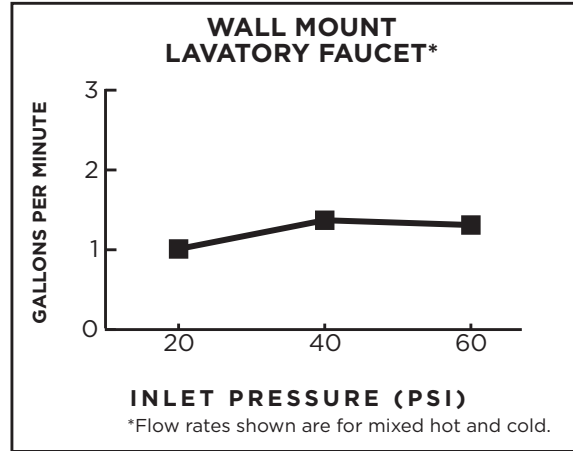

AMERICAN STANDARD

FLOW RATES

DXV faucets meet the following maximum flow rate requirements.

AMERICAN STANDARD

FLOW RATES

DXV faucets meet the following maximum flow rate requirements.

AMERICAN STANDARD

FLOW RATES

DXV faucets meet the following maximum flow rate requirements.

AMERICAN STANDARD

FLOW RATES

DXV faucets meet the following maximum flow rate requirements.

AMERICAN STANDARD

FLOW RATES

DXV faucets meet the following maximum flow rate requirements.