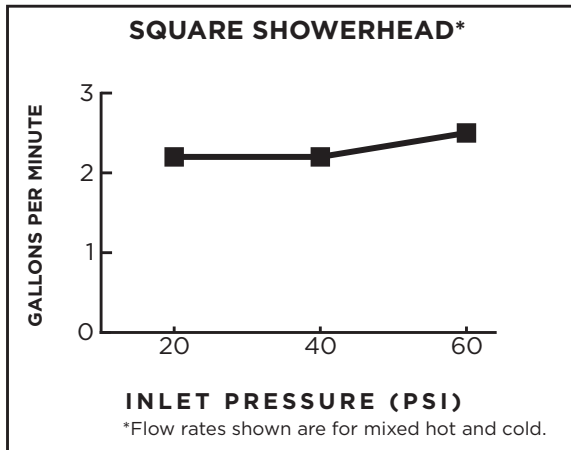

DXV faucets meet the following maximum flow rate requirements.

AMERICAN STANDARD

FLOW RATES

DXV faucets meet the following maximum flow rate requirements.

AMERICAN STANDARD

FLOW RATES

DXV faucets meet the following maximum flow rate requirements.