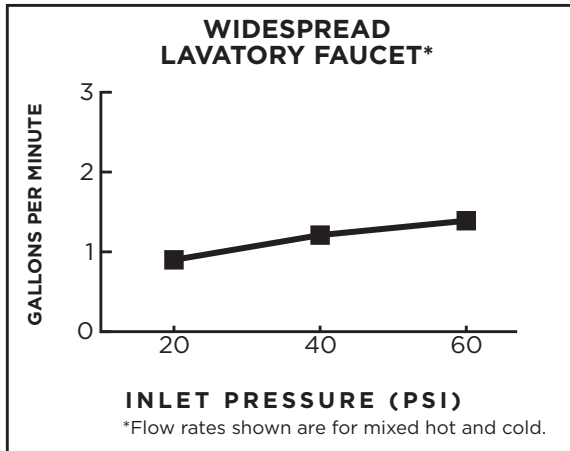

AMERICAN STANDARD

FLOW RATES

DXV faucets meet the following maximum flow rate requirements.

AMERICAN STANDARD

FLOW RATES

DXV faucets meet the following maximum flow rate requirements.

AMERICAN STANDARD

FLOW RATES

DXV faucets meet the following maximum flow rate requirements.

AMERICAN STANDARD

FLOW RATES

DXV faucets meet the following maximum flow rate requirements.

AMERICAN STANDARD

FLOW RATES

DXV faucets meet the following maximum flow rate requirements.