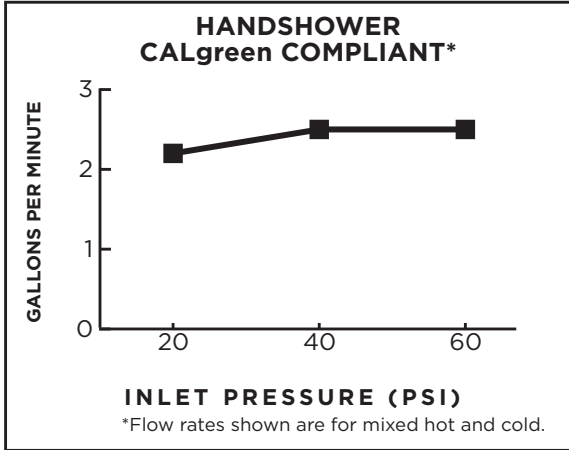

DXV faucets meet the following maximum flow rate requirements.

AMERICAN STANDARD

FLOW RATES

DXV faucets meet the following maximum flow rate requirements.

AMERICAN STANDARD

FLOW RATES

DXV faucets meet the following maximum flow rate requirements.

AMERICAN STANDARD

CALGREEN COMPLIANT PRODUCTS

LAVATORY FAUCETS

FAMILY	MODEL NUMBER	FLOW CHART NAME
Randall	D35102800.XXX	Widespread Lavatory Faucet
Randall	D35102840.XXX	Widespread Lavatory Faucet
Landfair	D35107840.XXX	Widespread Lavatory Faucet
Landfair	D35107254.XXX	Widespread Lavatory Faucet
Percy	D35105840.XXX	Widespread Lavatory Faucet
Percy	D35105800.XXX	Widespread Lavatory Faucet
Percy	D35105454.XXX	Wall Mount Lavatory Faucet
Percy	D35105450.XXX	Wall Mount Lavatory Faucet
Ashbee	D35101840.XXX	Widespread Lavatory Faucet
Ashbee	D35101800.XXX	Widespread Lavatory Faucet
Rem	D35100100.XXX	Monoblock Lavatory Faucet
Rem	D35100150.XXX	Monoblock Lavatory Faucet
Rem	D35100800.XXX	Widespread Lavatory Faucet
Randall	D35102100.XXX	Monoblock Lavatory Faucet
Randall	D35102150.XXX	Monoblock Lavatory Faucet
Randall	D35102151.XXX	Monoblock Lavatory Faucet
Percy	D35105100.XXX	Monoblock Lavatory Faucet
Percy	D35105104.XXX	Monoblock Lavatory Faucet
Percy	D35105150.XXX	Monoblock Lavatory Faucet
Percy	D35105154.XXX	Monoblock Lavatory Faucet
Keefe	D35104100.XXX	Keefe Monoblock Faucet
Keefe	D35104150.XXX	Keefe Monoblock Faucet
Keefe	D35104800.XXX	Widespread Lavatory Faucet
Rem	D35100450.XXX	Wall Mount Lavatory Faucet
Lyndon	D35109100.XXX	Monoblock Lavatory Faucet
Lyndon	D35109150.XXX	Monoblock Lavatory Faucet
Lyndon	D35109400.XXX	Wall Mount Lavatory Faucet