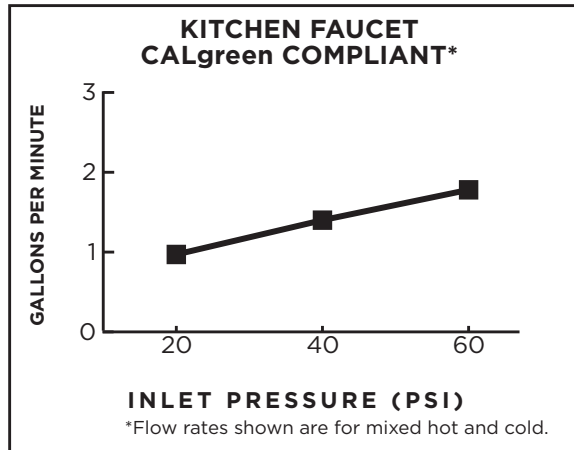

DXV faucets meet the following maximum flow rate requirements.

AMERICAN STANDARD

FLOW RATES

DXV faucets meet the following maximum flow rate requirements.

AMERICAN STANDARD

FLOW RATES

DXV faucets meet the following maximum flow rate requirements.

AMERICAN STANDARD

CALGREEN COMPLIANT PRODUCTS

LAVATORY FAUCETS

FAMILY	MODEL NUMBER	FLOW CHART NAME
Randall	D35102800.XXX	Widespread Lavatory Faucet
Randall	D35102840.XXX	Widespread Lavatory Faucet
Landfair	D35107840.XXX	Widespread Lavatory Faucet
Landfair	D35107254.XXX	Widespread Lavatory Faucet
Percy	D35105840.XXX	Widespread Lavatory Faucet
Percy	D35105800.XXX	Widespread Lavatory Faucet
Percy	D35105454.XXX	Wall Mount Lavatory Faucet
Percy	D35105450.XXX	Wall Mount Lavatory Faucet
Ashbee	D35101840.XXX	Widespread Lavatory Faucet
Ashbee	D35101800.XXX	Widespread Lavatory Faucet
Rem	D35100100.XXX	Monoblock Lavatory Faucet
Rem	D35100150.XXX	Monoblock Lavatory Faucet
Rem	D35100800.XXX	Widespread Lavatory Faucet
Randall	D35102100.XXX	Monoblock Lavatory Faucet
Randall	D35102150.XXX	Monoblock Lavatory Faucet
Randall	D35102151.XXX	Monoblock Lavatory Faucet
Percy	D35105100.XXX	Monoblock Lavatory Faucet
Percy	D35105104.XXX	Monoblock Lavatory Faucet
Percy	D35105150.XXX	Monoblock Lavatory Faucet
Percy	D35105154.XXX	Monoblock Lavatory Faucet
Keefe	D35104100.XXX	Keefe Monoblock Faucet
Keefe	D35104150.XXX	Keefe Monoblock Faucet
Keefe	D35104800.XXX	Widespread Lavatory Faucet
Rem	D35100450.XXX	Wall Mount Lavatory Faucet
Lyndon	D35109100.XXX	Monoblock Lavatory Faucet
Lyndon	D35109150.XXX	Monoblock Lavatory Faucet
Lyndon	D35109400.XXX	Wall Mount Lavatory Faucet