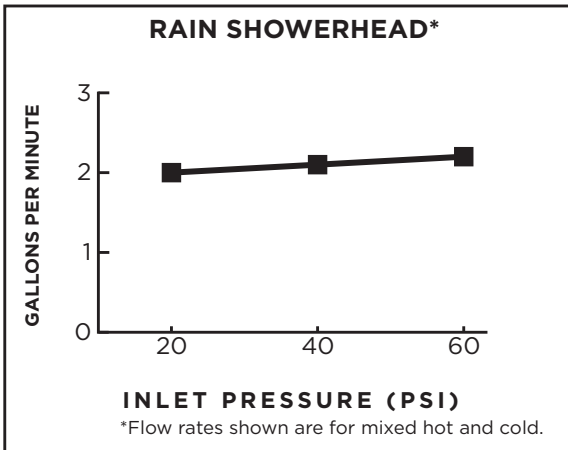

DXV faucets meet the following maximum flow rate requirements.

AMERICAN STANDARD

FLOW RATES

DXV faucets meet the following maximum flow rate requirements.

AMERICAN STANDARD

FLOW RATES

DXV faucets meet the following maximum flow rate requirements.