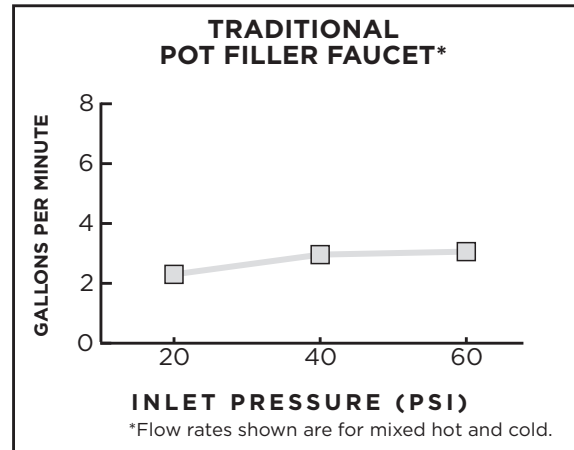

DXV faucets meet the following maximum flow rate requirements.

AMERICAN STANDARD

FLOW RATES

DXV faucets meet the following maximum flow rate requirements.

AMERICAN STANDARD

FLOW RATES

DXV faucets meet the following maximum flow rate requirements.