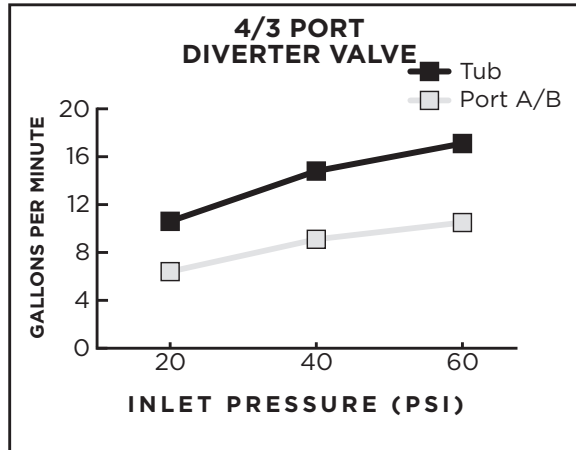

AMERICAN STANDARD

FLOW RATES

DXV faucets meet the following maximum flow rate requirements.

AMERICAN STANDARD

FLOW RATES

DXV faucets meet the following maximum flow rate requirements.

AMERICAN STANDARD

FLOW RATES

DXV faucets meet the following maximum flow rate requirements.

AMERICAN STANDARD

FLOW RATES

DXV faucets meet the following maximum flow rate requirements.

AMERICAN STANDARD

FLOW RATES

DXV faucets meet the following maximum flow rate requirements.

AMERICAN STANDARD

CALGREEN COMPLIANT PRODUCTS

LAVATORY FAUCETS

FAMILY	MODEL NUMBER	FLOW CHART NAME
Randall	D35102800.XXX	Widespread Lavatory Faucet
Randall	D35102840.XXX	Widespread Lavatory Faucet
Landfair	D35107840.XXX	Widespread Lavatory Faucet
Landfair	D35107254.XXX	Widespread Lavatory Faucet
Percy	D35105840.XXX	Widespread Lavatory Faucet
Percy	D35105800.XXX	Widespread Lavatory Faucet
Percy	D35105454.XXX	Wall Mount Lavatory Faucet
Percy	D35105450.XXX	Wall Mount Lavatory Faucet
Ashbee	D35101840.XXX	Widespread Lavatory Faucet
Ashbee	D35101800.XXX	Widespread Lavatory Faucet
Rem	D35100100.XXX	Monoblock Lavatory Faucet
Rem	D35100150.XXX	Monoblock Lavatory Faucet
Rem	D35100800.XXX	Widespread Lavatory Faucet
Randall	D35102100.XXX	Monoblock Lavatory Faucet
Randall	D35102150.XXX	Monoblock Lavatory Faucet
Randall	D35102151.XXX	Monoblock Lavatory Faucet
Percy	D35105100.XXX	Monoblock Lavatory Faucet
Percy	D35105104.XXX	Monoblock Lavatory Faucet
Percy	D35105150.XXX	Monoblock Lavatory Faucet
Percy	D35105154.XXX	Monoblock Lavatory Faucet
Keefe	D35104100.XXX	Keefe Monoblock Faucet
Keefe	D35104150.XXX	Keefe Monoblock Faucet
Keefe	D35104800.XXX	Widespread Lavatory Faucet
Rem	D35100450.XXX	Wall Mount Lavatory Faucet
Lyndon	D35109100.XXX	Monoblock Lavatory Faucet
Lyndon	D35109150.XXX	Monoblock Lavatory Faucet
Lyndon	D35109400.XXX	Wall Mount Lavatory Faucet