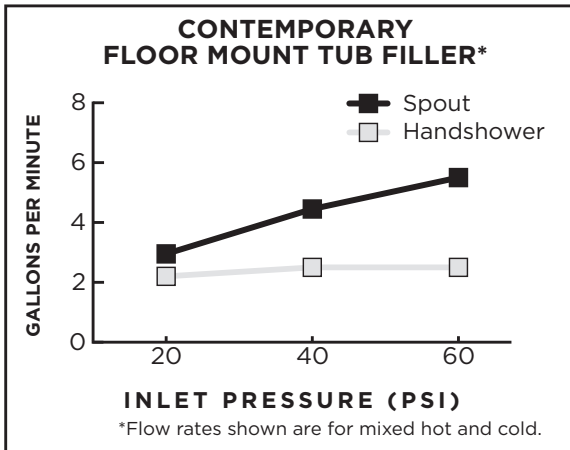

AMERICAN STANDARD

FLOW RATES

DXV faucets meet the following maximum flow rate requirements.

AMERICAN STANDARD

FLOW RATES

DXV faucets meet the following maximum flow rate requirements.

AMERICAN STANDARD

FLOW RATES

DXV faucets meet the following maximum flow rate requirements.

AMERICAN STANDARD

FLOW RATES

DXV faucets meet the following maximum flow rate requirements.

AMERICAN STANDARD

FLOW RATES

DXV faucets meet the following maximum flow rate requirements.

AMERICAN STANDARD

CALGREEN COMPLIANT PRODUCTS

LAVATORY FAUCETS

FAMILY	MODEL NUMBER	FLOW CHART NAME
Randall	D35102800.XXX	Widespread Lavatory Faucet
Randall	D35102840.XXX	Widespread Lavatory Faucet
Landfair	D35107840.XXX	Widespread Lavatory Faucet
Landfair	D35107254.XXX	Widespread Lavatory Faucet
Percy	D35105840.XXX	Widespread Lavatory Faucet
Percy	D35105800.XXX	Widespread Lavatory Faucet
Percy	D35105454.XXX	Wall Mount Lavatory Faucet
Percy	D35105450.XXX	Wall Mount Lavatory Faucet
Ashbee	D35101840.XXX	Widespread Lavatory Faucet
Ashbee	D35101800.XXX	Widespread Lavatory Faucet
Rem	D35100100.XXX	Monoblock Lavatory Faucet
Rem	D35100150.XXX	Monoblock Lavatory Faucet
Rem	D35100800.XXX	Widespread Lavatory Faucet
Randall	D35102100.XXX	Monoblock Lavatory Faucet
Randall	D35102150.XXX	Monoblock Lavatory Faucet
Randall	D35102151.XXX	Monoblock Lavatory Faucet
Percy	D35105100.XXX	Monoblock Lavatory Faucet
Percy	D35105104.XXX	Monoblock Lavatory Faucet
Percy	D35105150.XXX	Monoblock Lavatory Faucet
Percy	D35105154.XXX	Monoblock Lavatory Faucet
Keefe	D35104100.XXX	Keefe Monoblock Faucet
Keefe	D35104150.XXX	Keefe Monoblock Faucet
Keefe	D35104800.XXX	Widespread Lavatory Faucet
Rem	D35100450.XXX	Wall Mount Lavatory Faucet
Lyndon	D35109100.XXX	Monoblock Lavatory Faucet
Lyndon	D35109150.XXX	Monoblock Lavatory Faucet
Lyndon	D35109400.XXX	Wall Mount Lavatory Faucet