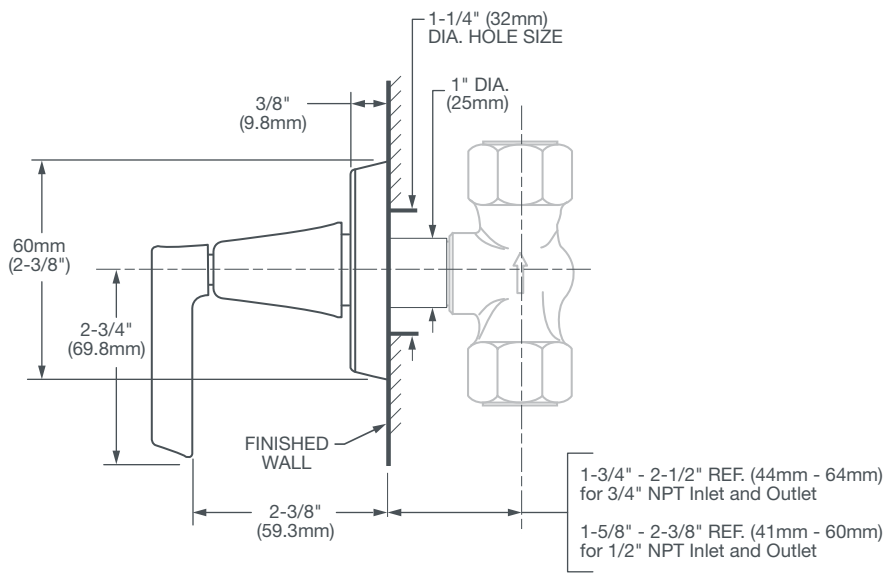

AMERICAN STANDARD

KEEFE™

1/2" OR 3/4"

WALL VALVES TRIM

- Cast brass valve
- Controls on/off and volume functions for a single shower component in a shower system
- 1/2" and 3/4" NPT available

CODES AND STANDARDS

Meets or Exceeds ASME A112.18.1/CSA B125.1/ASSE 1016

AVAILABLE FINISHES

- Polished Chrome
- Brushed Nickel

FINISH CODE

- 100
- 144

DESCRIPTION

- 1/2" or 3/4" Wall Valve Trim
- 1/2" Wall Rough Valve
- 3/4" Wall Rough Valve

PRODUCT NUMBER

- D35104700.XXX
- D35000710.191
- D35000700.191

IMPORTANT: These measurements are subject to change or cancellation. No responsibility is assumed for use of superseded or voided pages.