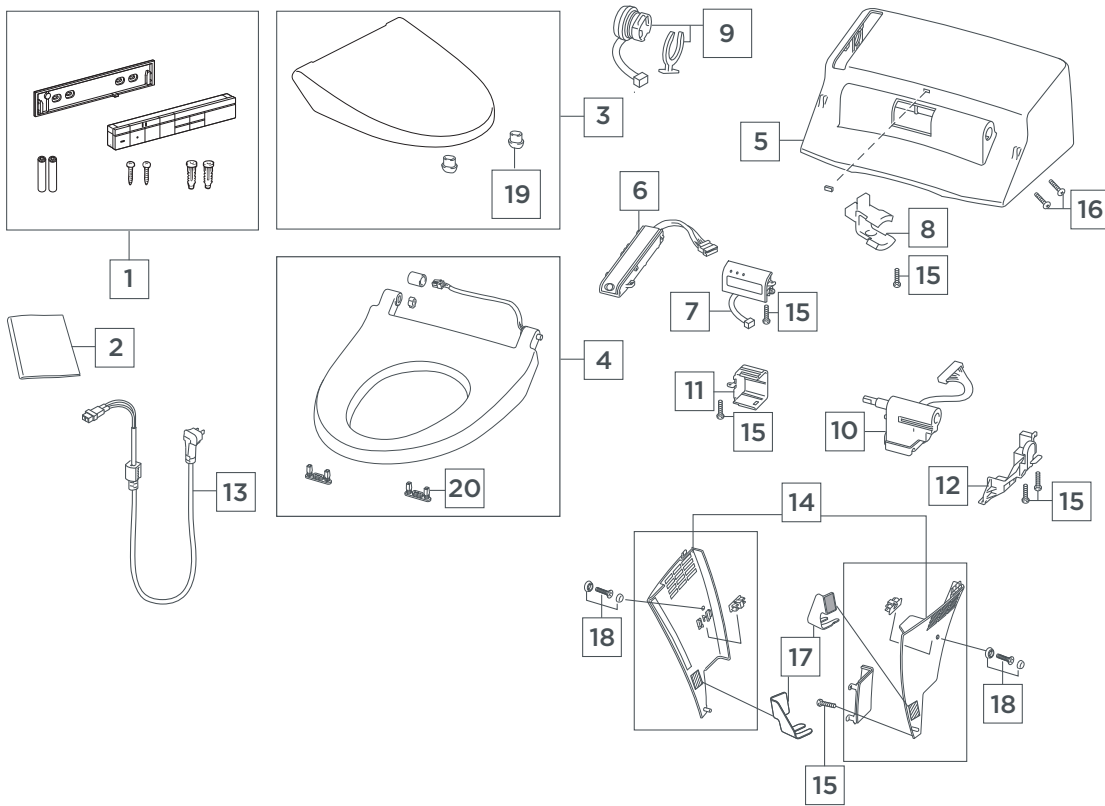

AT200

SEAT REPAIR PARTS

AMERICAN STANDARD

AT200

SEAT REPAIR PARTS

NO.	DESCRIPTION	REPAIR PART #	WHO CAN BUY? CUSTOMER or MAINTENANCE
1	Smart Remote Control Kit (batteries and screws attached)	7381444-201.0070A	Customer
2	User's Manual	7381496-100.0070A	Customer
3	Toilet Seat Lid Kit	7381497-401.XXX0A	Customer
4	Toilet Seat Kit	7381498-401.XXX0A	Maintenance
5	Seat Unit Cover Kit	7381499-401.XXX0A	Maintenance
6	Upper Body Sensor Kit	7381500-101.0070A	Maintenance
7	Lower Body Sensor Kit (for DV-S416)	7381501-101.0070A	Maintenance
8	Shaft Spring	7381502-101.0070A	Maintenance
9	Flush Button	7381503-101.0070A	Maintenance
10	Electrical Open/Close Unit	7381504-201.0070A	Maintenance
11	Electrical Open/Close Securing Cover	7381505-201.0070A	Maintenance
12	Electrical Open/Close Securing Member	7381506-201.0070A	Maintenance
13	Power Plug Kit (1.0m)	7381507-201.0070A	Maintenance
14	Side Cover Set	7381508-401.0070A	Customer/Maintenance
15	Tapping Screw $\Phi 3 \times 16$	7381509-101.0070A	Maintenance
16	Tapping Screw $\Phi 4 \times 16$ (SUS)	7381510-101.0070A	Maintenance
17	Side Cover Fastening Fittings Set	7381485-101.0070A	Customer
18	Side Cover Fastening Screw Set (2 units)	7381511-101.0070A	Maintenance
19	Toilet Seat Lid Rubber Foot	7381512-101.0070A	Maintenance
20	Toilet Seat Rubber Foot	7381513-101.0070A	Maintenance