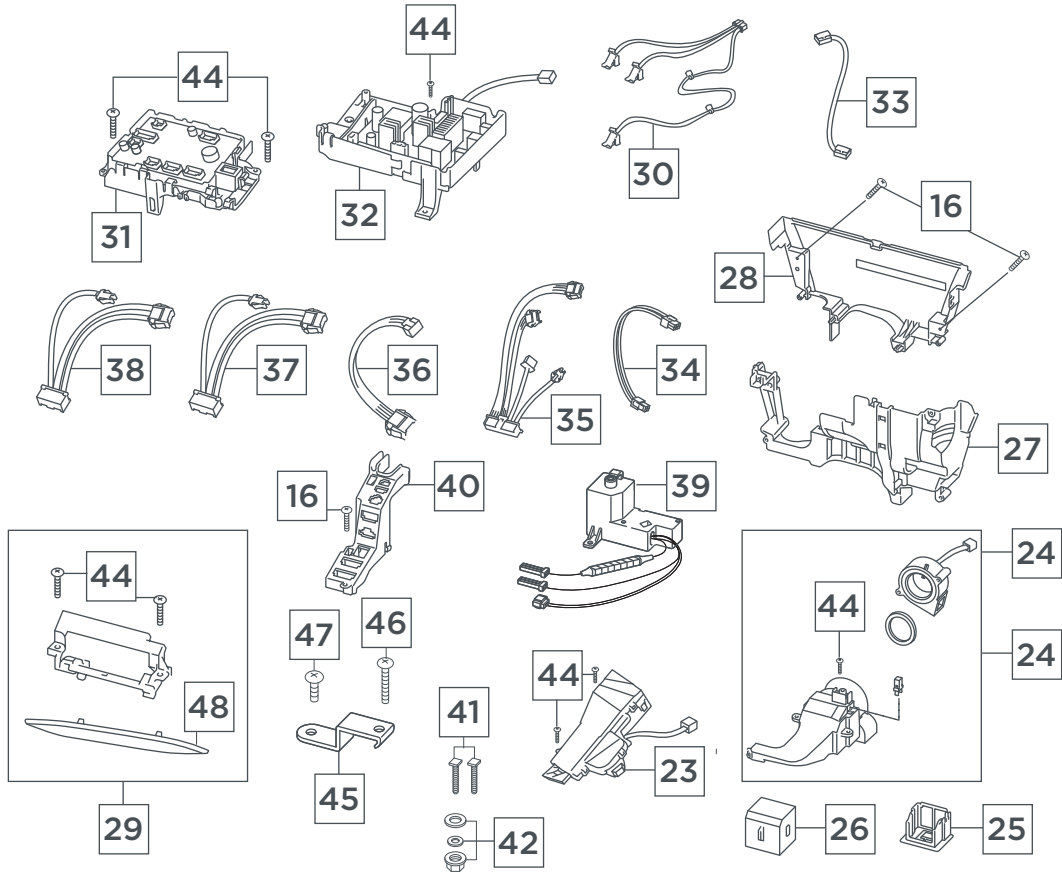

AT200

ELECTRONIC REPAIR PARTS

Repair Part List on other side

AMERICAN STANDARD

AT200

ELECTRONIC REPAIR PARTS

NO.	DESCRIPTION	REPAIR PART #	WHO CAN BUY? CUSTOMER or MAINTENANCE
23	Warm Air Fan Kit	7381514-201.0070A	Maintenance
24	Deodorizer Kit (deodorizer fan, packing, deodorizer duct, latch)	7381515-201.0070A	Maintenance
25	Deodorizer Lid Kit	7381516-201.0070A	Customer
26	Deodorizer Cartridge	7381445-201.0070A	Customer
27	Bottom Cover (front)	7381517-401.0070A	Maintenance
28	Bottom Cover (back)	7381518-401.0070A	Maintenance
29	Guard Kit	7381519-101.0070A	Maintenance
30	Night Light Kit (toilet bowl and floor)	7381520-201.0070A	Maintenance
31	DC Board (for DV-S416)	7381521-201.0070A	Maintenance
32	AC Board (for DV-S416)	7381522-201.0070A	Maintenance
33	Instant Water Heating Unit Relay Harness	7381523-201.0070A	Maintenance
34	Easy-Cleanable Seat Relay Harness	7381524-201.0070A	Maintenance
35	Top Sensor/Receiver/Night Light/Music Play Relay Harness (for DV-S416)	7381525-201.0070A	Maintenance
36	Automatic Open/Close Relay Harness	7381526-201.0070A	Maintenance
37	Lower Sensor/LED Indicator Relay Harness (for DV-S416)	7381527-201.0070A	Maintenance
38	Deodorizer Fan/Warm Air Fan Relay Harness (for-S416)	7381528-201.0070A	Maintenance
39	DiodeBridge Set (for 120V)	7381529-201.0070A	Maintenance
40	Connector Joint Box	7381530-201.0070A	Maintenance
41	Installation Bolt	7381486-101.0070A	Customer
42	Nut Set	7381487-101.0070A	Customer
44	Tapping Screw $\Phi 4 \times 16$	7381531-101.0070A	Maintenance
45	Vacuum Breaker Mounting Plate	7381532-201.0070A	Maintenance
46	Round Head Screw M4 X 20	7381533-101.0070A	Maintenance
47	Round Head Screw M4 X 10	7381534-101.0070A	Maintenance
48	Large Shutter	7381488-101.0070A	Customer