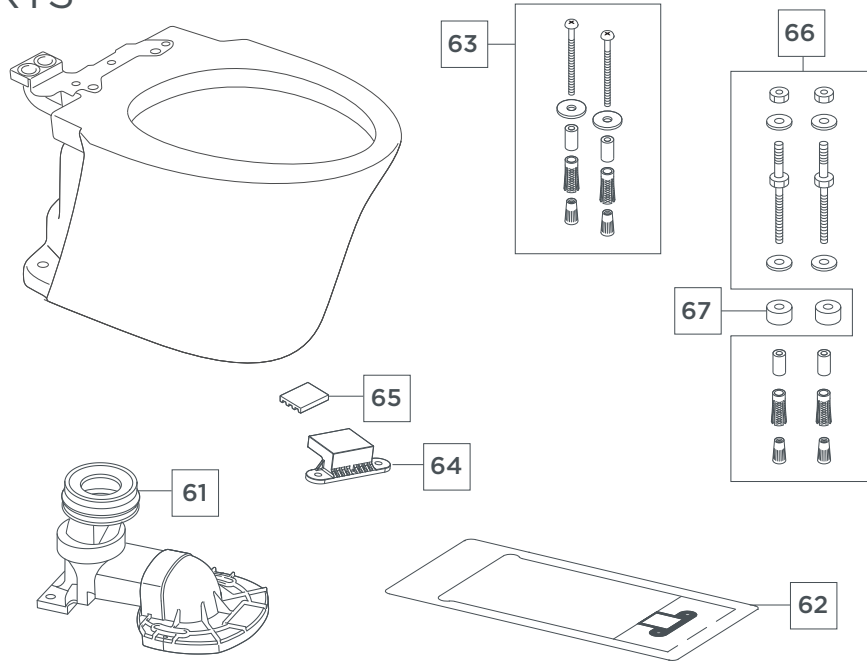

AT200

BOWL INSTALLATION

REPAIR PARTS

NO.	DESCRIPTION	REPAIR PART #	WHO CAN BUY? CUSTOMER or MAINTENANCE
61	Drain socket	7381544-401.0070A	Customer/Maintenance
62	Installation Paper Guide	7381545-401.0070A	Customer/Maintenance
63	AY Bolt	7381491-101.0070A	Customer/Maintenance
64	Floor Securing Member	7381492-201.0070A	Customer/Maintenance
65	Floor Securing Adhesive	7381546-101.0070A	Customer/Maintenance
66	Toilet Fastening AY Bolt	7381493-101.0070A	Customer/Maintenance
67	Spacer	7381494-101.0070A	Customer/Maintenance