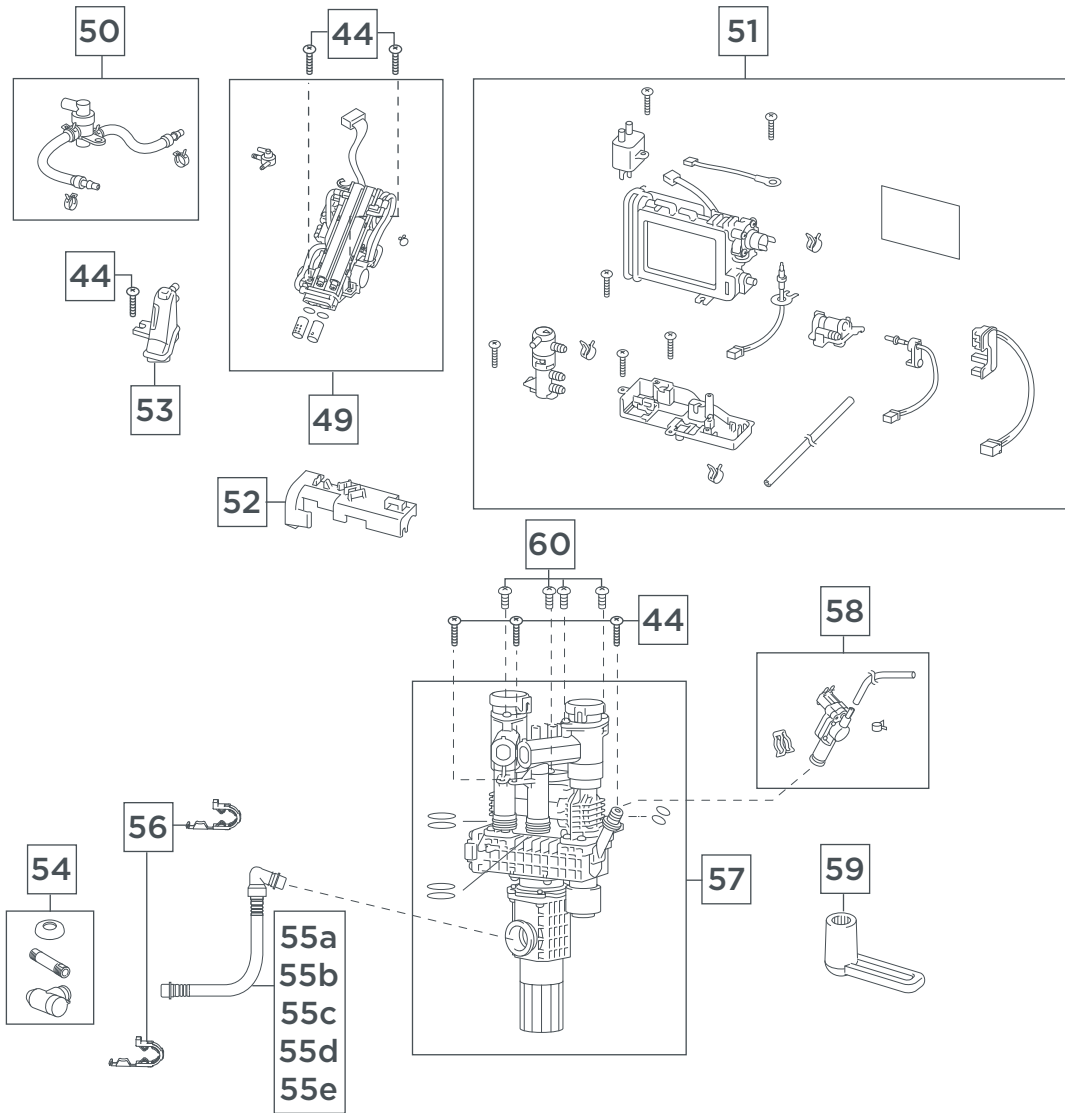

AMERICAN STANDARD

AT200

ELECTRONIC REPAIR PARTS

NO.	DESCRIPTION	REPAIR PART #	WHO CAN BUY? CUSTOMER or MAINTENANCE
23	Warm Air Fan Kit	7381514-201.0070A	Maintenance
24	Deodorizer Kit (deodorizer fan, packing, deodorizer duct, latch)	7381515-201.0070A	Maintenance
25	Deodorizer Lid Kit	7381516-201.0070A	Customer
26	Deodorizer Cartridge	7381445-201.0070A	Customer
27	Bottom Cover (front)	7381517-401.0070A	Maintenance
28	Bottom Cover (back)	7381518-401.0070A	Maintenance
29	Guard Kit	7381519-101.0070A	Maintenance
30	Night Light Kit (toilet bowl and floor)	7381520-201.0070A	Maintenance
31	DC Board (for DV-S416)	7381521-201.0070A	Maintenance
32	AC Board (for DV-S416)	7381522-201.0070A	Maintenance
33	Instant Water Heating Unit Relay Harness	7381523-201.0070A	Maintenance
34	Easy-Cleanable Seat Relay Harness	7381524-201.0070A	Maintenance
35	Top Sensor/Receiver/Night Light/Music Play Relay Harness (for DV-S416)	7381525-201.0070A	Maintenance
36	Automatic Open/Close Relay Harness	7381526-201.0070A	Maintenance
37	Lower Sensor/LED Indicator Relay Harness (for DV-S416)	7381527-201.0070A	Maintenance
38	Deodorizer Fan/Warm Air Fan Relay Harness (for-S416)	7381528-201.0070A	Maintenance
39	DiodeBridge Set (for 120V)	7381529-201.0070A	Maintenance
40	Connector Joint Box	7381530-201.0070A	Maintenance
41	Installation Bolt	7381486-101.0070A	Customer
42	Nut Set	7381487-101.0070A	Customer
44	Tapping Screw $\Phi 4 \times 16$	7381531-101.0070A	Maintenance
45	Vacuum Breaker Mounting Plate	7381532-201.0070A	Maintenance
46	Round Head Screw M4 X 20	7381533-101.0070A	Maintenance
47	Round Head Screw M4 X 10	7381534-101.0070A	Maintenance
48	Large Shutter	7381488-101.0070A	Customer

AT200

WATER DELIVERY & HEATING REPAIR PARTS

Repair Part List on other side