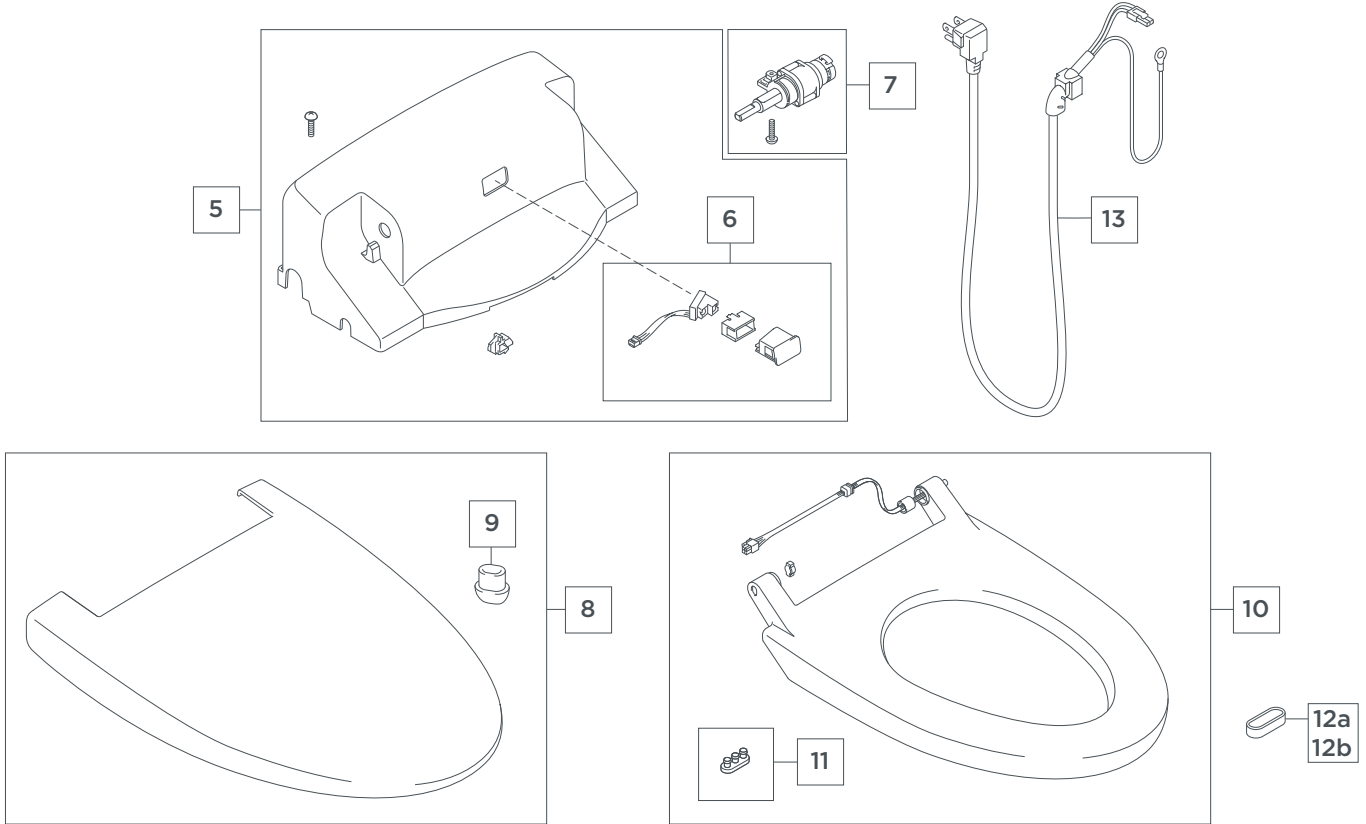

AT100

REMOTE CONTROL & WATER SUPPLY REPAIR PARTS

NO.	DESCRIPTION	REPAIR PART #	WHO CAN BUY? CUSTOMER or MAINTENANCE
1	Mounting Bolt Kit	760179-101.0070A	Maintenance/Customer
2a	Water Supply Hose (950 mm)	760181-201.0070A	Customer
2b	Water Supply Hose (1350 mm)	760181-202.0070A	Customer
2c	Water Supply Hose (2000 mm)	760181-203.0070A	Customer
3	Remote Control Unit Kit	760180-201.0070A	Customer
4	Screw and Anchor (2 each)	760193-101.0070A	Maintenance

AT100

SEAT REPAIR PARTS

NO.	DESCRIPTION	REPAIR PART #	WHO CAN BUY? CUSTOMER or MAINTENANCE
5	Main Body Cover Kit	760185-401.XXX0A	Maintenance
6	Sensor Kit	760194-201.0070A	Maintenance
7	Slow-Down Kit	760195-201.0070A	Maintenance
8	Lid Kit (Elongate)	760186-401.XXX0A	Maintenance/Customer
9	Lid Bumper	760196-101.0070A	Maintenance
10	Toilet Seat Kit (Elongate)	760187-401.XXX0A	Maintenance
11	Seat Bumper	760197-101.0070A	Maintenance
12a	Spacer for Toilet Seat Bumper (3 mm high)	760198-101.0070A	Maintenance
12b	Spacer for Toilet Seat Bumper (5 mm high)	760198-102.0070A	Maintenance
13	Power Cord Kit	760199-201.0070A	Maintenance