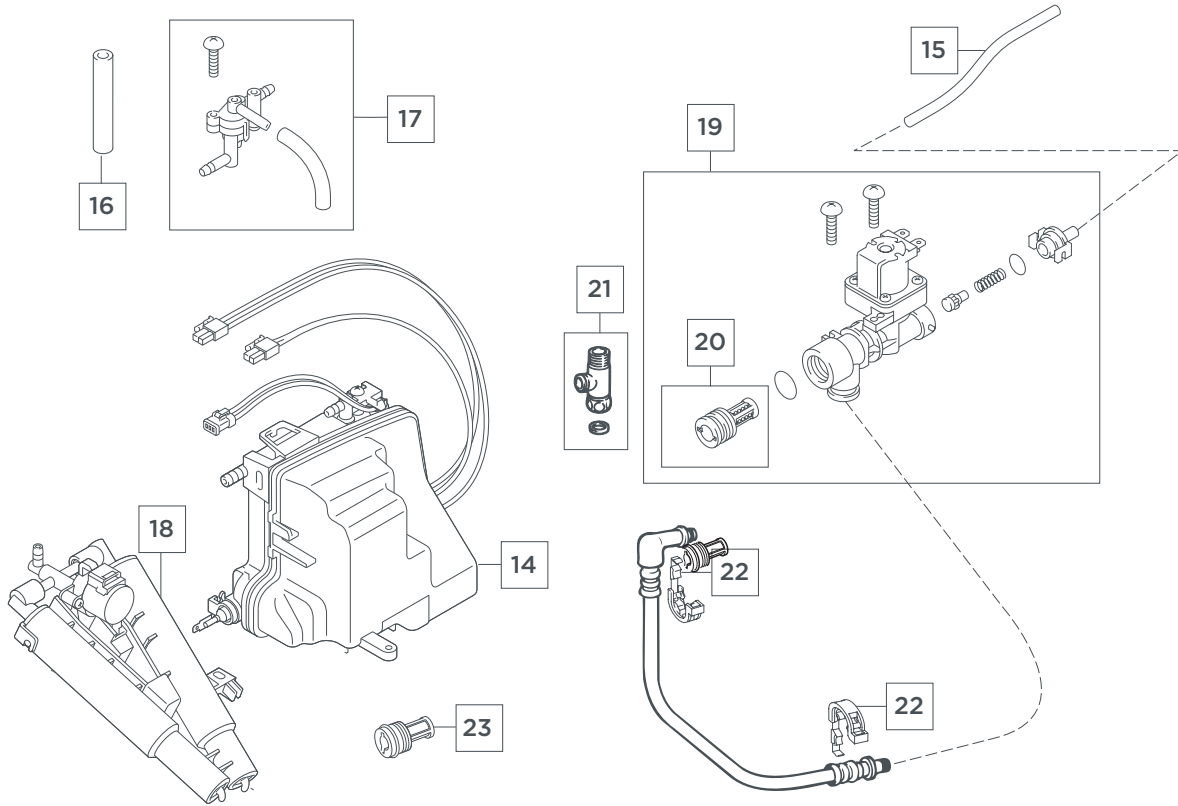

AT100

REMOTE CONTROL & WATER SUPPLY REPAIR PARTS

NO.	DESCRIPTION	REPAIR PART #	WHO CAN BUY? CUSTOMER or MAINTENANCE
1	Mounting Bolt Kit	760179-101.0070A	Maintenance/Customer
2a	Water Supply Hose (950 mm)	760181-201.0070A	Customer
2b	Water Supply Hose (1350 mm)	760181-202.0070A	Customer
2c	Water Supply Hose (2000 mm)	760181-203.0070A	Customer
3	Remote Control Unit Kit	760180-201.0070A	Customer
4	Screw and Anchor (2 each)	760193-101.0070A	Maintenance

AT100

SEAT REPAIR PARTS

NO.	DESCRIPTION	REPAIR PART #	WHO CAN BUY? CUSTOMER or MAINTENANCE
5	Main Body Cover Kit	760185-401.XXX0A	Maintenance
6	Sensor Kit	760194-201.0070A	Maintenance
7	Slow-Down Kit	760195-201.0070A	Maintenance
8	Lid Kit (Elongate)	760186-401.XXX0A	Maintenance/Customer
9	Lid Bumper	760196-101.0070A	Maintenance
10	Toilet Seat Kit (Elongate)	760187-401.XXX0A	Maintenance
11	Seat Bumper	760197-101.0070A	Maintenance
12a	Spacer for Toilet Seat Bumper (3 mm high)	760198-101.0070A	Maintenance
12b	Spacer for Toilet Seat Bumper (5 mm high)	760198-102.0070A	Maintenance
13	Power Cord Kit	760199-201.0070A	Maintenance

AT100

WATER DELIVERY

REPAIR PARTS

NO.	DESCRIPTION	REPAIR PART #	WHO CAN BUY? CUSTOMER or MAINTENANCE
14	Warm Water Tank Kit	760200-201.0070A	Maintenance
15	Tank Water Supply Hose	760201-201.0070A	Maintenance
16	Nozzle Hose	760202-101.0070A	Maintenance
17	Vacuum Breaker Kit	760203-201.0070A	Maintenance
18	Nozzle Kit	760204-201.0070A	Maintenance
19	Main Valve Kit	760205-201.0070A	Maintenance
20	Strainer	760206-101.0070A	Maintenance
21	Junction Fitting (for water supply hose)	760188-201.0070A	Customer
22	Clip Ring	760189-101.0070A	Maintenance/Customer
23	Connection Adapter	760190-201.0070A	Maintenance/Customer