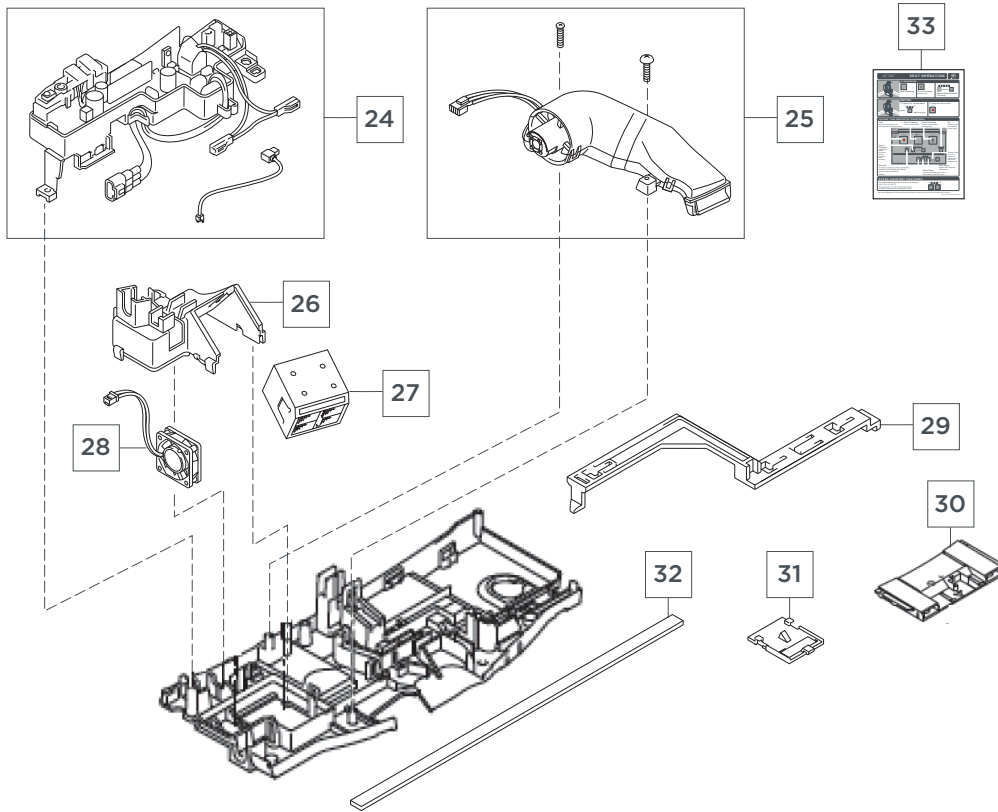

AT100

ELECTRONIC REPAIR PARTS

NO.	DESCRIPTION	REPAIR PART #	WHO CAN BUY? CUSTOMER or MAINTENANCE
24	Control Board Kit	760207-201.0070A	Maintenance
25	Warm Air Fan Kit	760208-201.0070A	Maintenance
26	Deodorizer Lid Kit	760209-201.0070A	Customer
27	Deodorizer Cartridge	7381445-201.0070A	Customer
28	Deodorizer Fan Kit	760210-201.0070A	Maintenance
29	Sliding Removal Lever	760211-201.0070A	Maintenance
30	Mounting Plate	760191-201.0070A	Maintenance/Customer
31	Deodorizer Cartridge Cover	760192-101.0070A	Maintenance/Customer
32	Base Plate Packing	760212-201.0070A	Customer
33	User Guide	760213-101.0070A	Customer