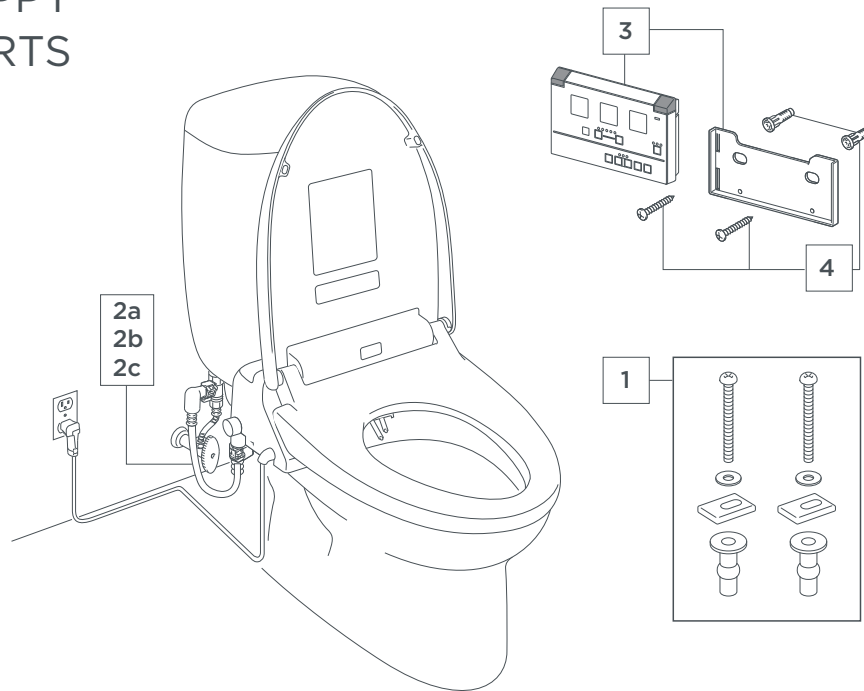

AT100

REMOTE CONTROL & WATER SUPPLY REPAIR PARTS

NO.	DESCRIPTION	REPAIR PART #	WHO CAN BUY? CUSTOMER or MAINTENANCE
1	Mounting Bolt Kit	760179-101.0070A	Maintenance/Customer
2a	Water Supply Hose (950 mm)	760181-201.0070A	Customer
2b	Water Supply Hose (1350 mm)	760181-202.0070A	Customer
2c	Water Supply Hose (2000 mm)	760181-203.0070A	Customer
3	Remote Control Unit Kit	760180-201.0070A	Customer
4	Screw and Anchor (2 each)	760193-101.0070A	Maintenance

AT100

SEAT REPAIR PARTS

NO.	DESCRIPTION	REPAIR PART #	WHO CAN BUY? CUSTOMER or MAINTENANCE
5	Main Body Cover Kit	760185-401.XXX0A	Maintenance
6	Sensor Kit	760194-201.0070A	Maintenance
7	Slow-Down Kit	760195-201.0070A	Maintenance
8	Lid Kit (Elongate)	760186-401.XXX0A	Maintenance/Customer
9	Lid Bumper	760196-101.0070A	Maintenance
10	Toilet Seat Kit (Elongate)	760187-401.XXX0A	Maintenance
11	Seat Bumper	760197-101.0070A	Maintenance
12a	Spacer for Toilet Seat Bumper (3 mm high)	760198-101.0070A	Maintenance
12b	Spacer for Toilet Seat Bumper (5 mm high)	760198-102.0070A	Maintenance
13	Power Cord Kit	760199-201.0070A	Maintenance