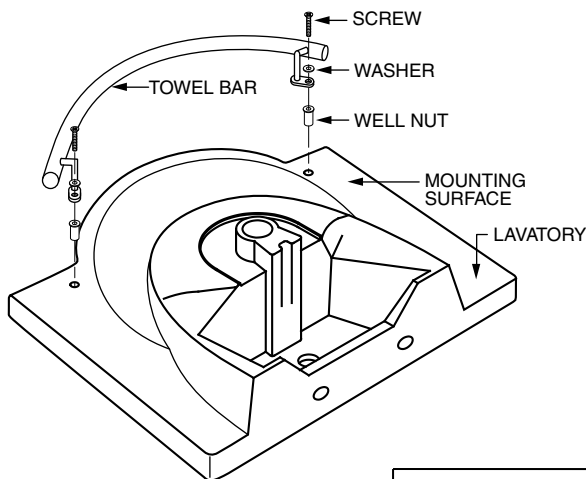

Phillips Screwdriver

1 INSTALLATION

Insert well nuts in proper holes in lavy, hold flat mounting surface against lavy and tighten screws until bar is secure (do not overtighten).

| | PART No. | MOUNTING KIT PROVIDED |
|--------------------------------------|---------------|-----------------------|
| ROYCROFT PEDESTAL LAVATORY TOWEL BAR | D28005000.100 | 7381164-100.0070A |